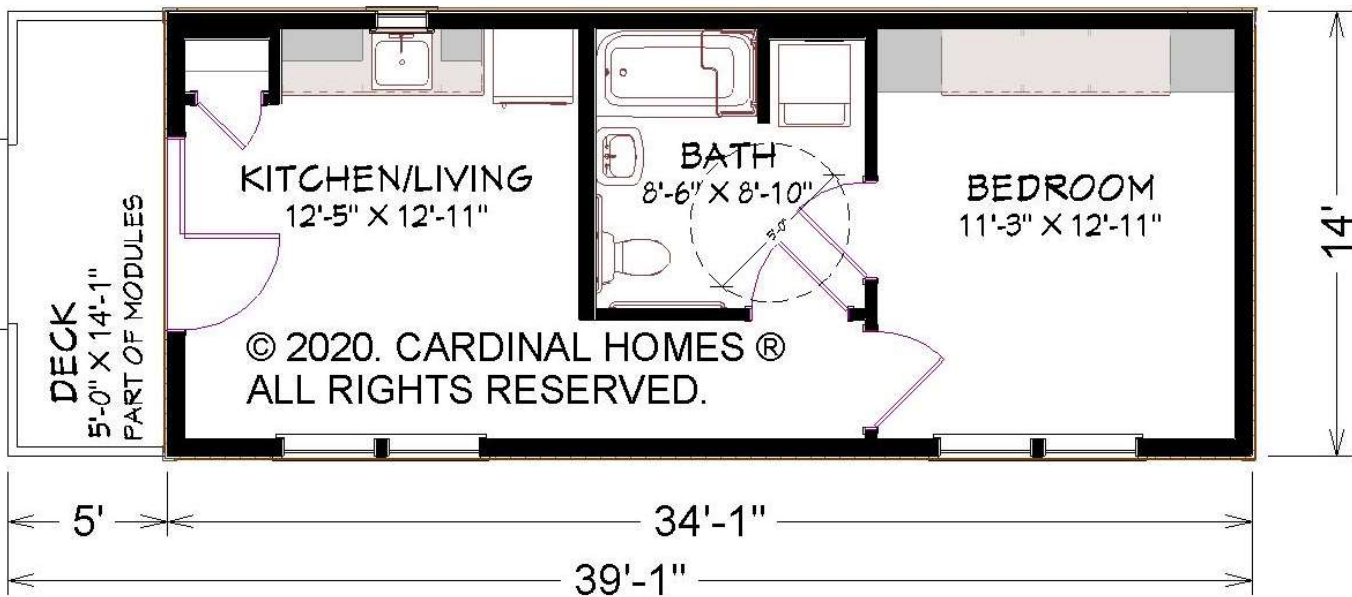

# *Tiny Living Collection* **CONWAY**

**476 Sq. Ft.**  
**34'-0" X 14'-0"**

**Cardinal Homes®**

Kituwah Manufacturing, LLC  
d/b/a Cardinal Homes®  
525 Barnesville Highway  
Wylliesburg, VA 23976  
(434)735-8111  
www.cardinalhomes.com

For more detailed information including dimensions refer to working drawings.