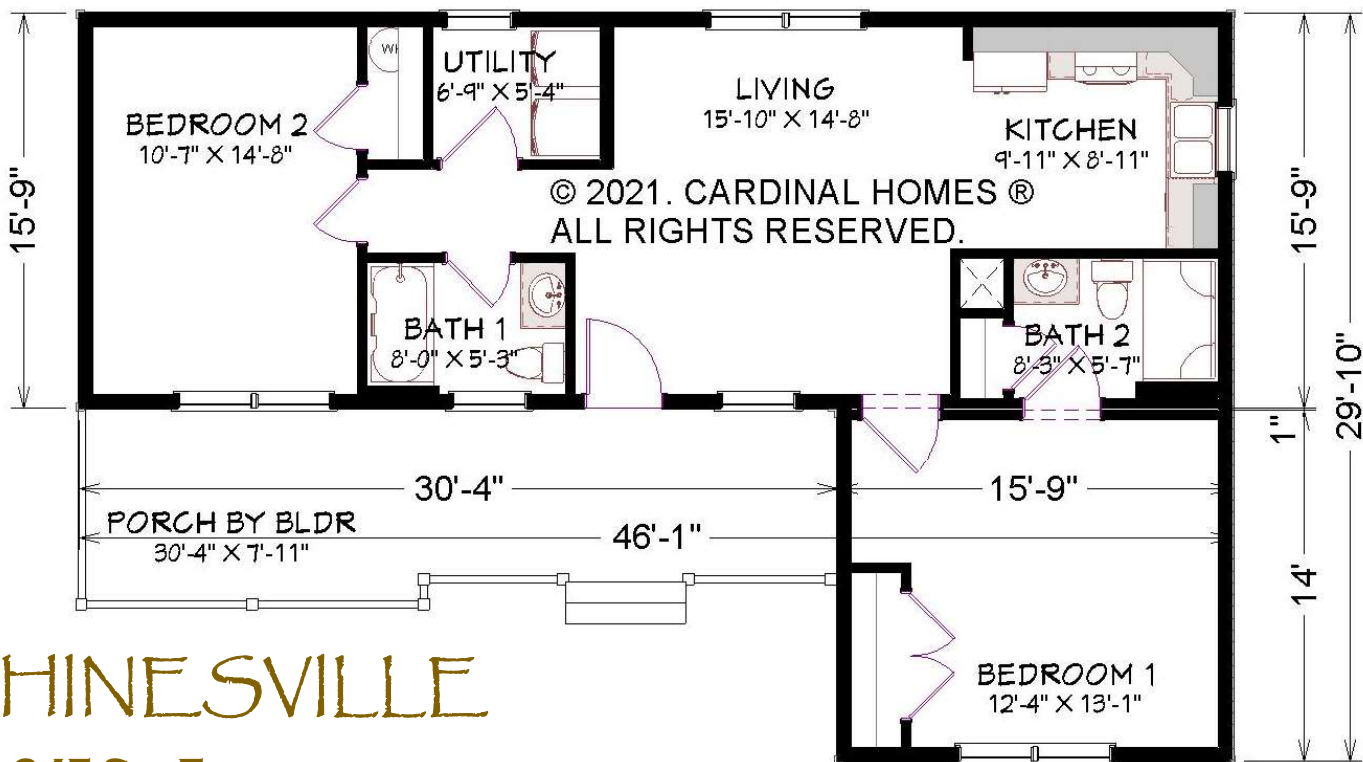

Tiny Living Collection

CARDINAL HOMES®

HINESVILLE

945 Sq. Ft.
46'-0" x 29'-9"

Optional decorative exterior features that are shown on renderings are not included in default pricing. Always refer to sales order for exact specifications and options.