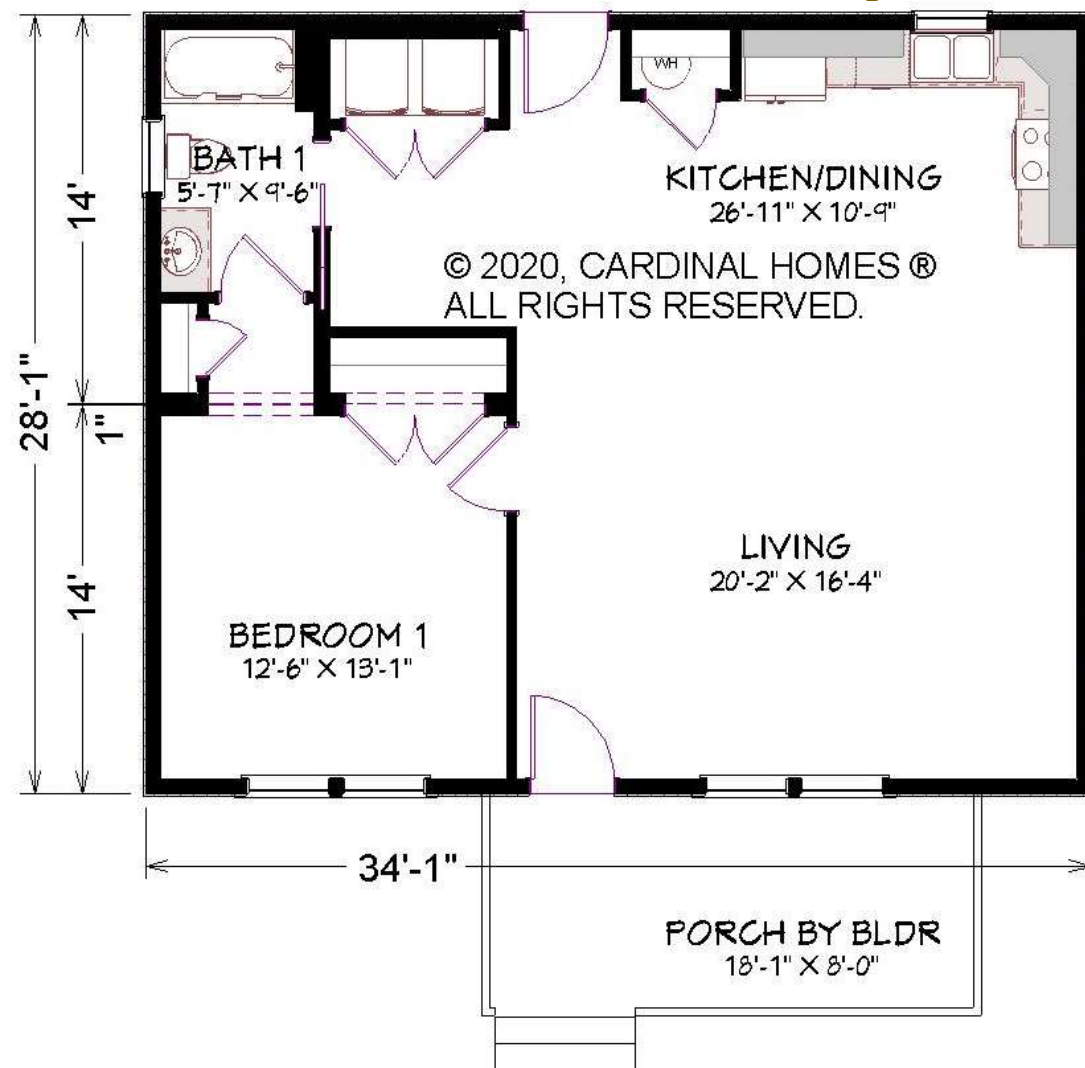

Tiny Living Collection

CARDINAL HOMES®

WHITNEY II

952 SQ. FT.
34'-0" X 28'-0"

Optional decorative exterior features that are shown on renderings are not included in default pricing. Always refer to sales order for exact specifications and options.