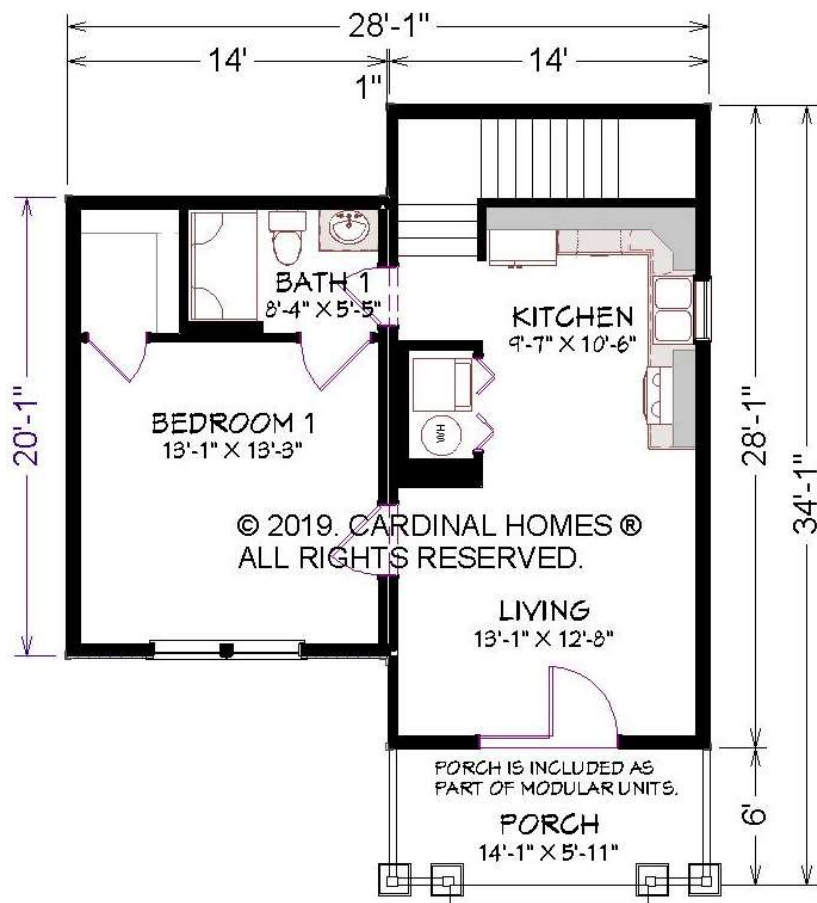

CARDINAL HOMES®

Tiny Living Collection

BENWOOD

**980 Sq. Ft.
34'-0" x 28'-0"**

Cardinal Homes

Optional decorative exterior features that are shown on renderings are not included in default pricing. Always refer to sales order for exact specifications and options.