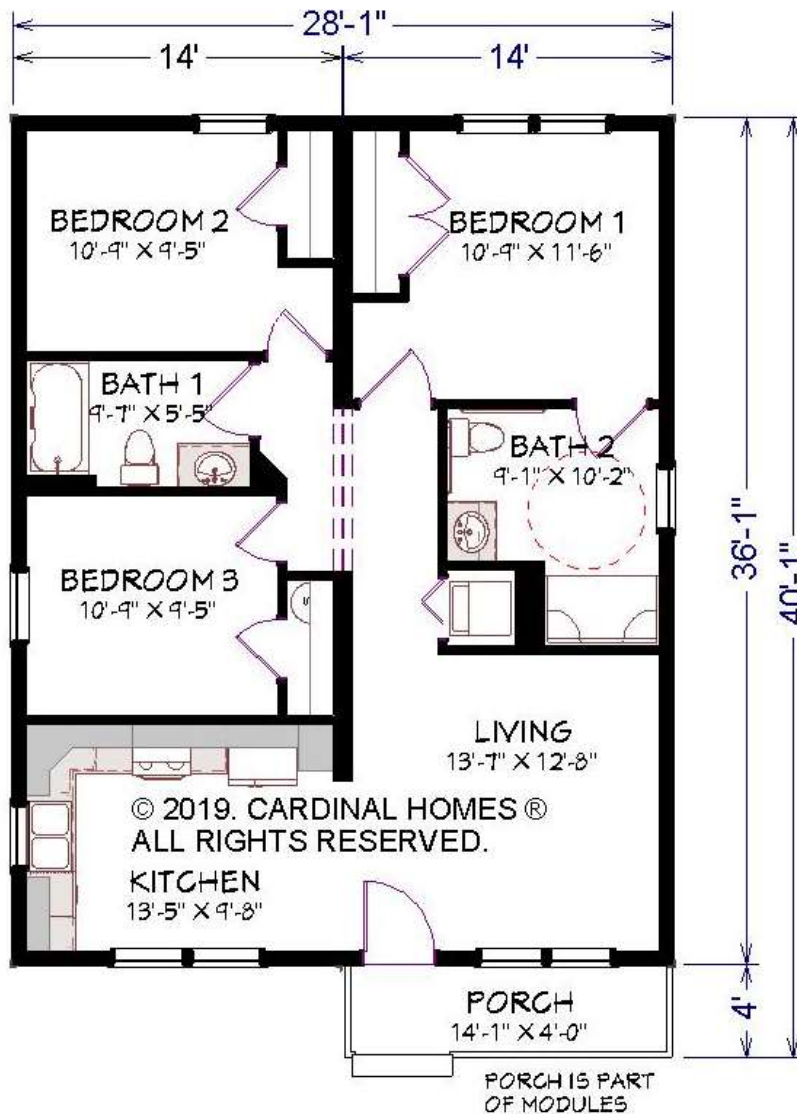

CARDINAL HOMES®

Coastal Living Collection

SALUDA

**1008 Sq. Ft.
36'-0" x 28'-0"**

Optional decorative exterior features that are shown on renderings are not included in default pricing. Always refer to sales order for exact specifications and options.