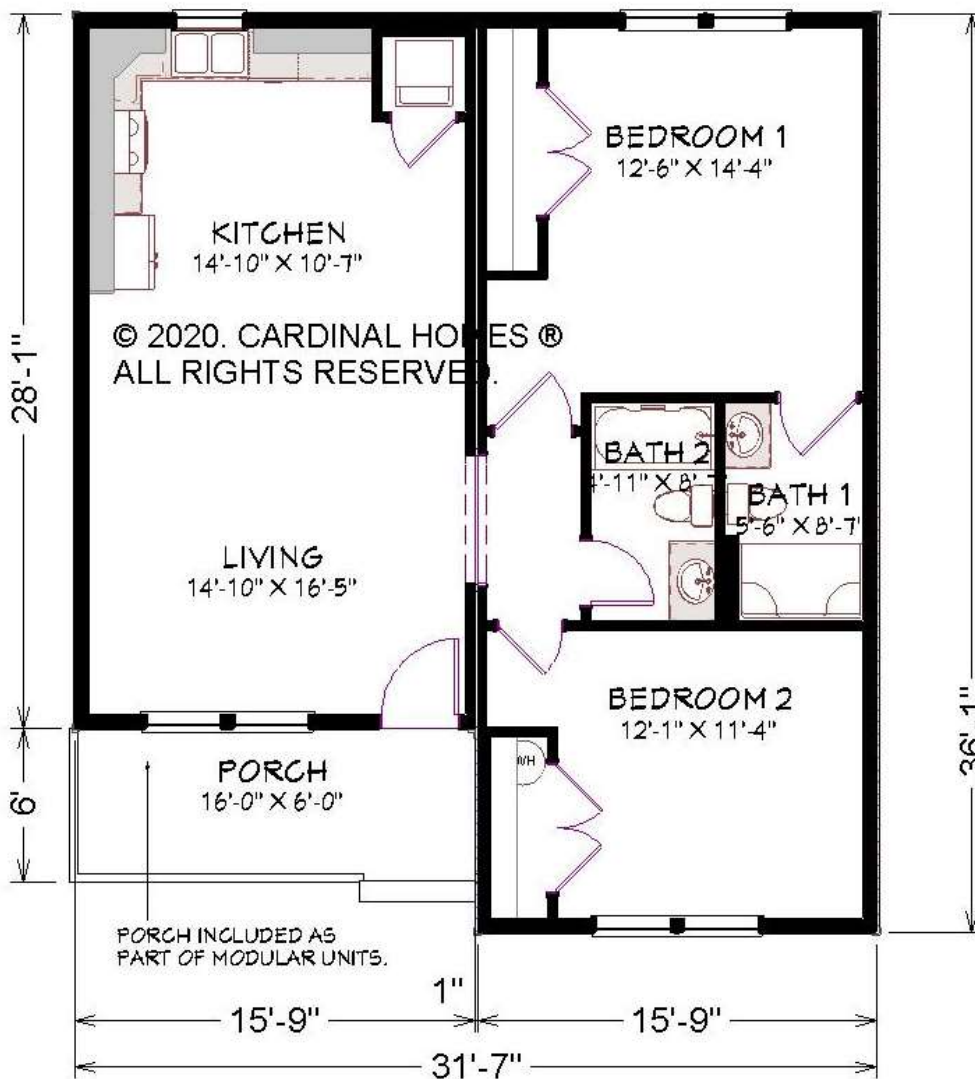

CARDINAL HOMES®

Classic Living Collection

TIPTON II

**1008 SQ. FT.
31'-6" X 36'-0"**

Optional decorative exterior features that are shown on renderings are not included in default pricing. Always refer to sales order for exact specifications and options.