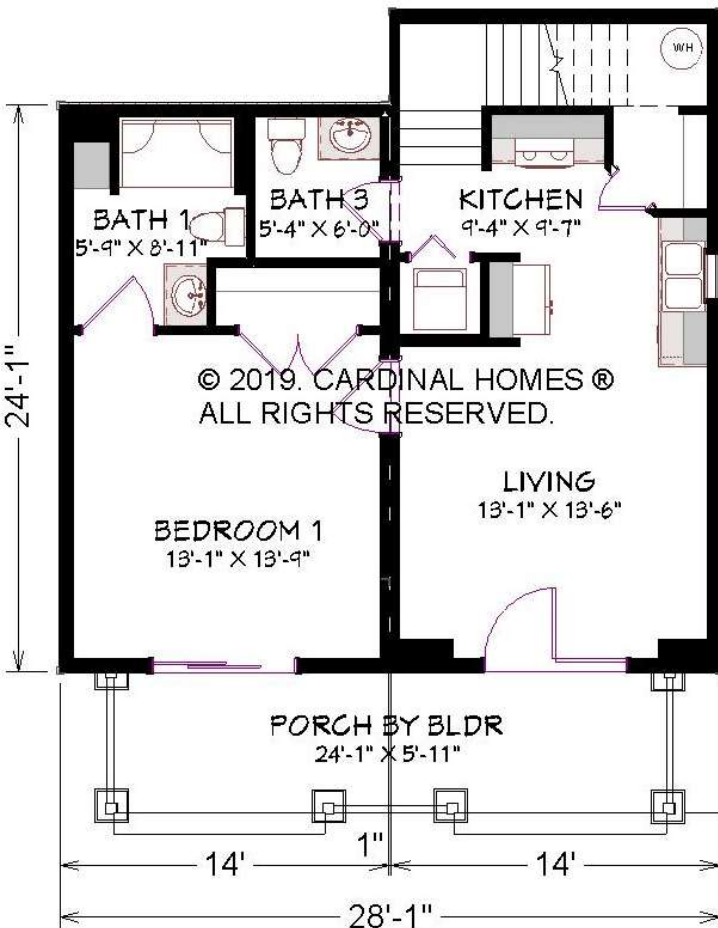

Cardinal Homes®

Kituwah Manufacturing, LLC
d/b/a Cardinal Homes®
525 Barnesville Highway
Wylliesburg, VA 23976
(434)735-8111
www.cardinalhomes.com

© 2019. Cardinal Homes®
All Rights Reserved.

For more detailed information including
dimensions refer to working drawings.

Optional decorative exterior features that are
shown on renderings are not included in default
pricing. Always refer to sales order for exact
specifications and options.