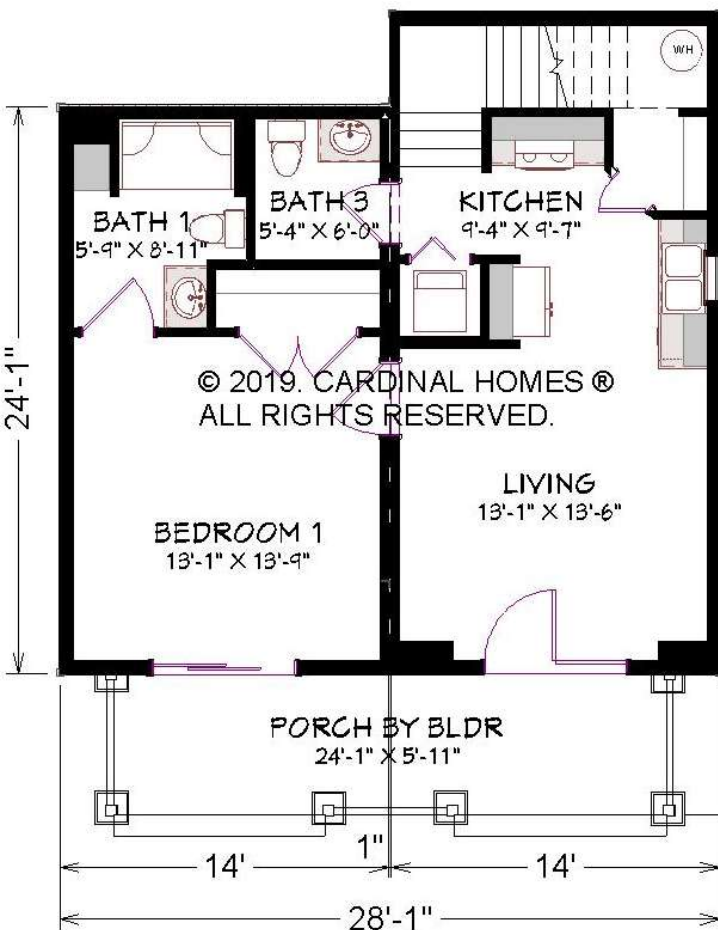

CARDINAL HOMES®

Classic Living Collection

1 120 SQ. FT.
28'-0" X 28'-0"

BENWOOD II

© 2019. Cardinal Homes®
All Rights Reserved.
For more detailed information including
dimensions refer to working drawings.