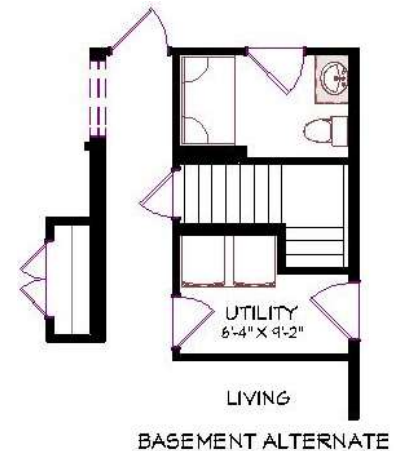

CARDINAL HOMES®

Classic Living Collection

KYLIE II

**1372 Sq. Ft.
50'-0" x 28'-0"**

Optional decorative exterior features that are shown on renderings are not included in default pricing. Always refer to sales order for exact specifications and options.