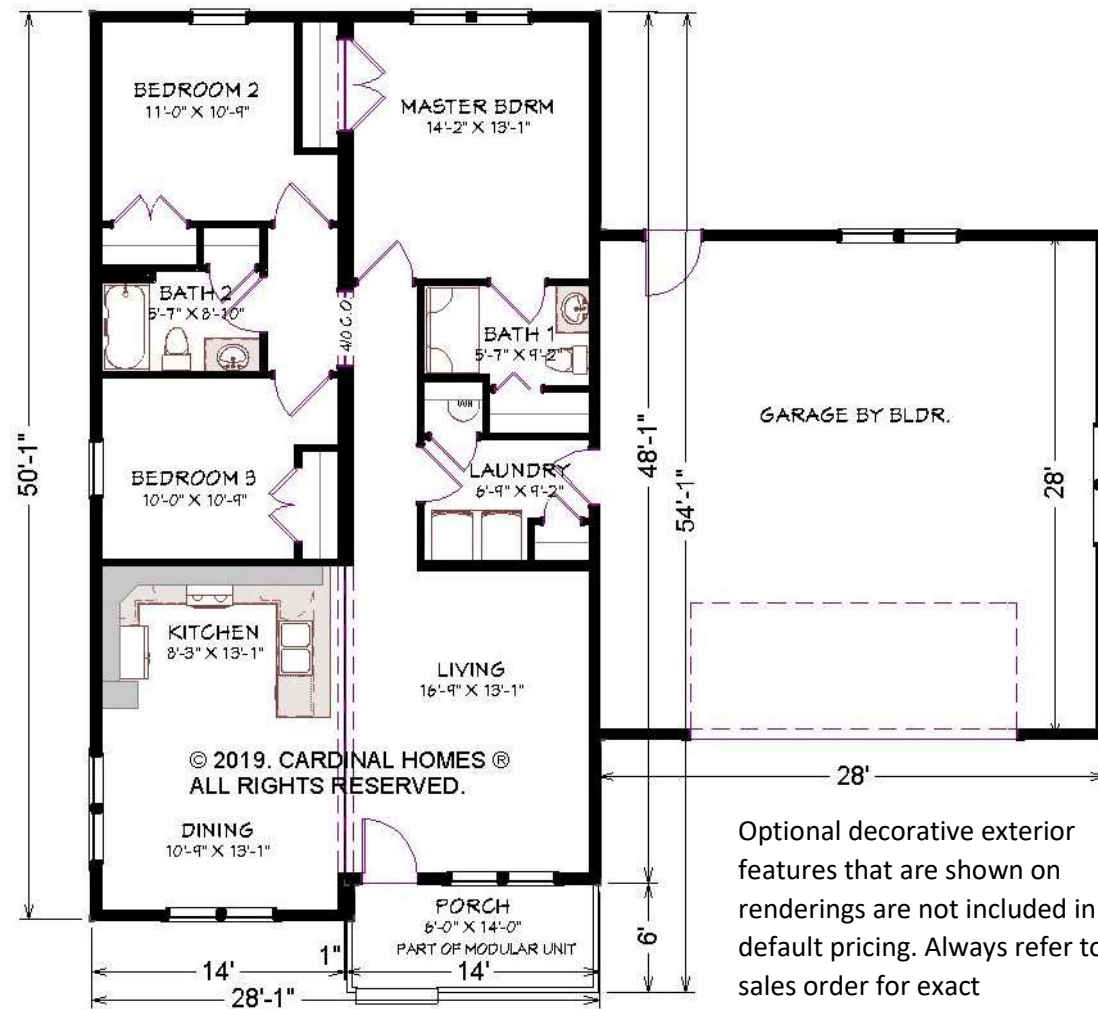

CARDINAL HOMES®

Classic Living Collection

KYLIE II

**1372 Sq. Ft.
50'-0" x 28'-0"**

Optional decorative exterior features that are shown on renderings are not included in default pricing. Always refer to sales order for exact specifications and options.