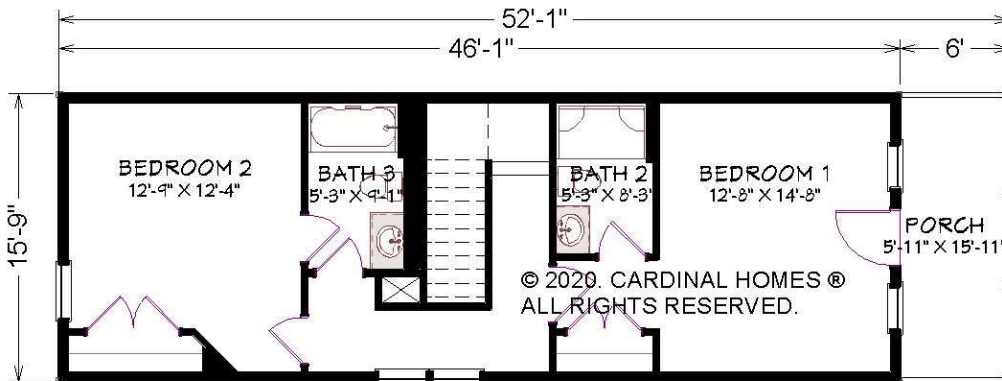

CARDINAL HOMES®

Classic Living Collection

**1512 Sq. Ft.
15'-9" x 56'-0"**

FLEMING II

Cardinal Homes®

Kituwah Manufacturing, LLC
d/b/a Cardinal Homes®
525 Barnesville Highway
Wylliesburg, VA 23976
(434)735-8111
www.cardinalhomes.com