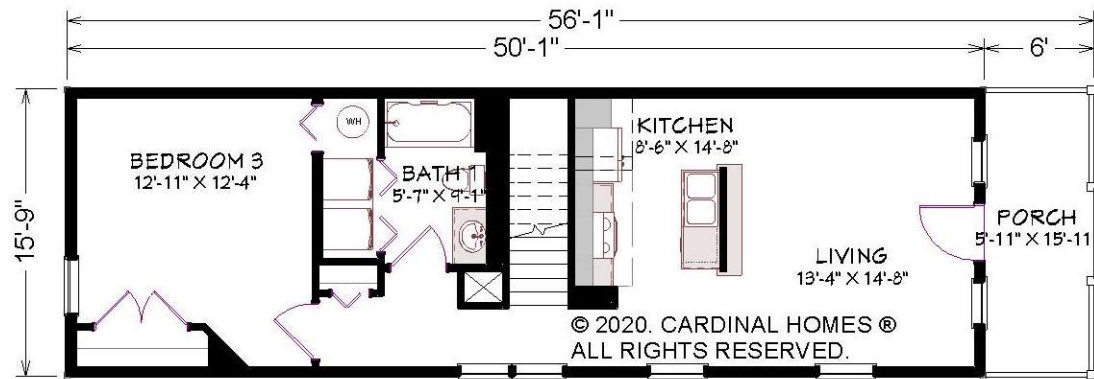

CARDINAL HOMES®

Classic Living Collection

**1512 Sq. Ft.
15'-9" x 56'-0"**

FLEMING II

Cardinal Homes®

Kituwah Manufacturing, LLC
d/b/a Cardinal Homes®
525 Barnesville Highway
Wylliesburg, VA 23976
(434)735-8111
www.cardinalhomes.com