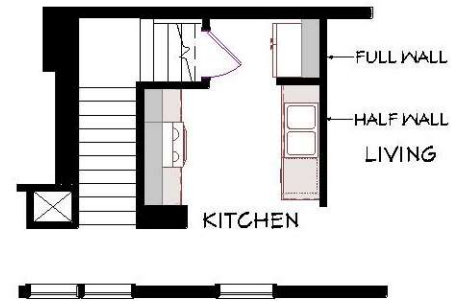

CARDINAL HOMES®

Classic Living Collection

**1512 Sq. Ft.
15'-9" x 56'-0"**

FLEMING II

Cardinal Homes®

Kituwah Manufacturing, LLC
d/b/a Cardinal Homes®
525 Barnesville Highway
Wylliesburg, VA 23976
(434)735-8111
www.cardinalhomes.com