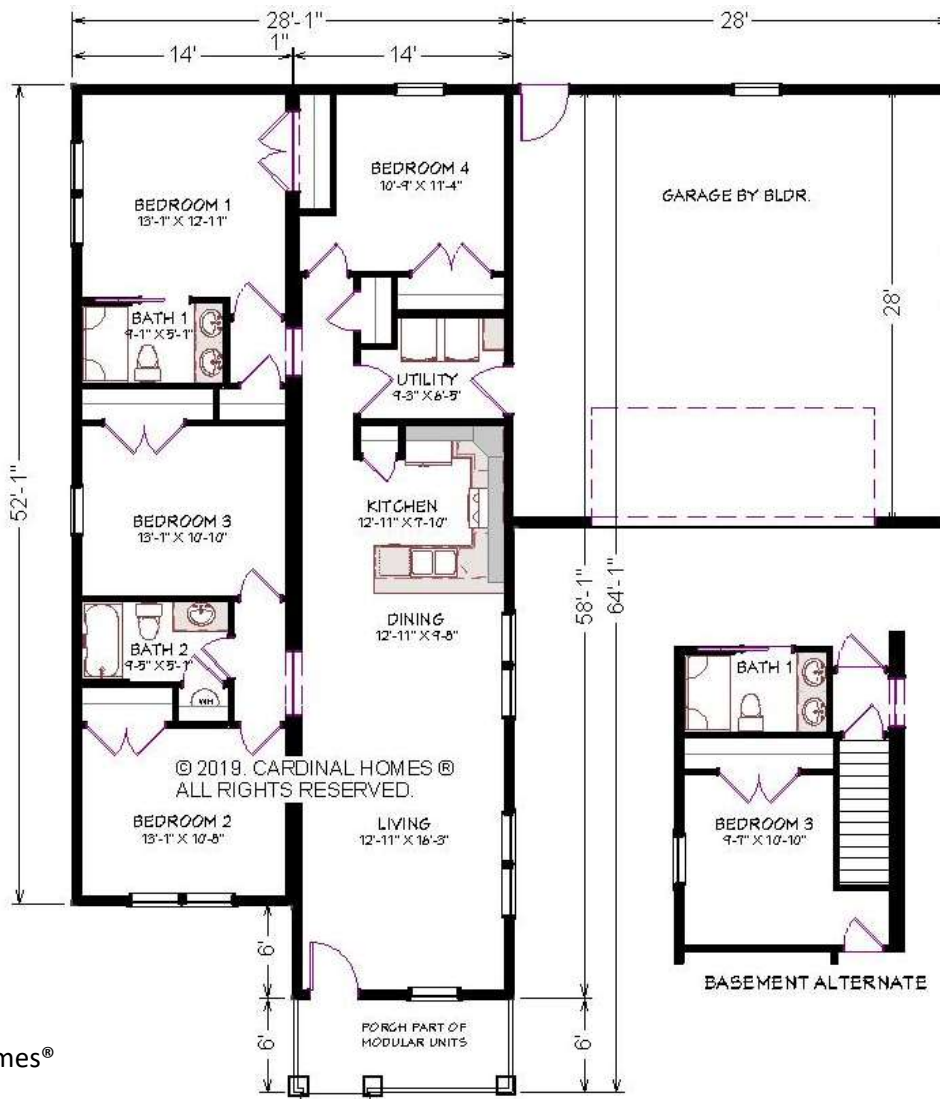

CARDINAL HOMES®

Classic Living Collection

BAILEY II

**1540 Sq. Ft.
58'-0" x 28'-0"**

Optional decorative exterior features that are shown on renderings are not included in default pricing. Always refer to sales order for exact specifications and options.