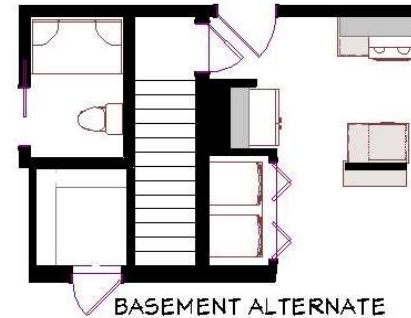

# Classic Living Collection BALDWIN II

**1568 Sq. Ft.  
56'-0" x 28'-0"**

**Cardinal Homes®**

Kituwah Manufacturing, LLC  
d/b/a Cardinal Homes®  
525 Barnesville Highway  
Wylliesburg, VA 23976  
(434)735-8111  
www.cardinalhomes.com