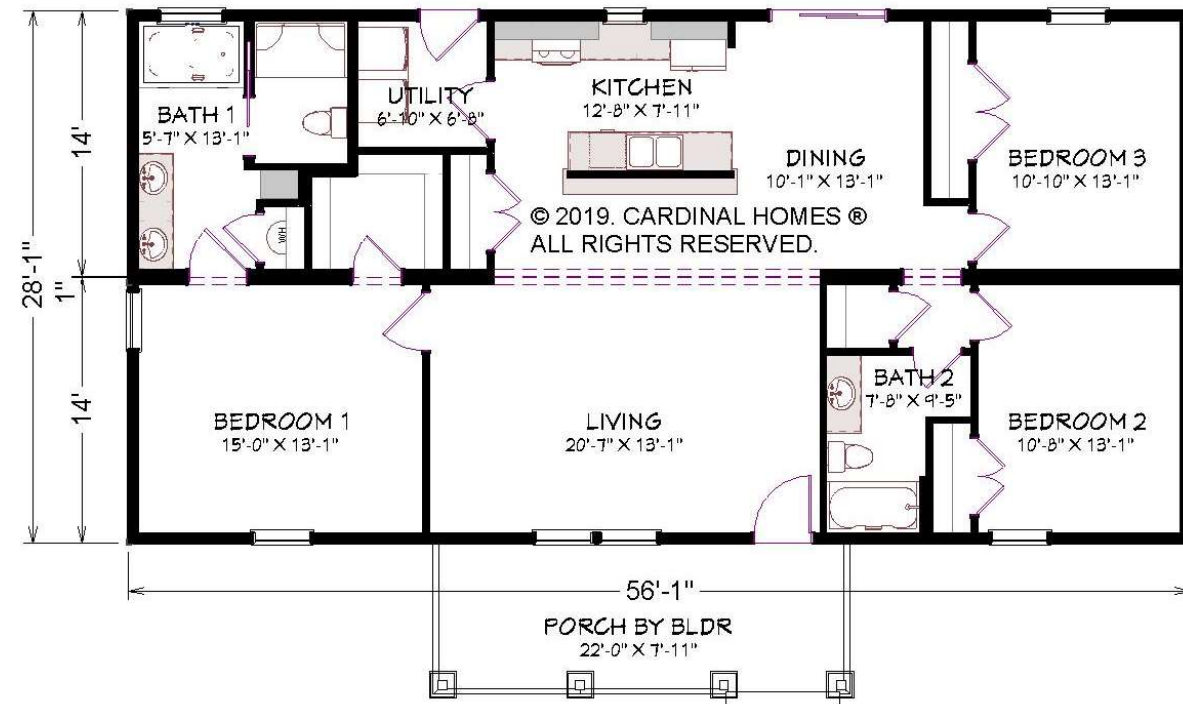

# Classic Living Collection BALDWIN II

**1568 Sq. Ft.  
56'-0" x 28'-0"**

**Cardinal Homes®**

Kituwah Manufacturing, LLC  
d/b/a Cardinal Homes®  
525 Barnesville Highway  
Wylliesburg, VA 23976  
(434)735-8111  
www.cardinalhomes.com

For more detailed information including dimensions refer to working drawings.