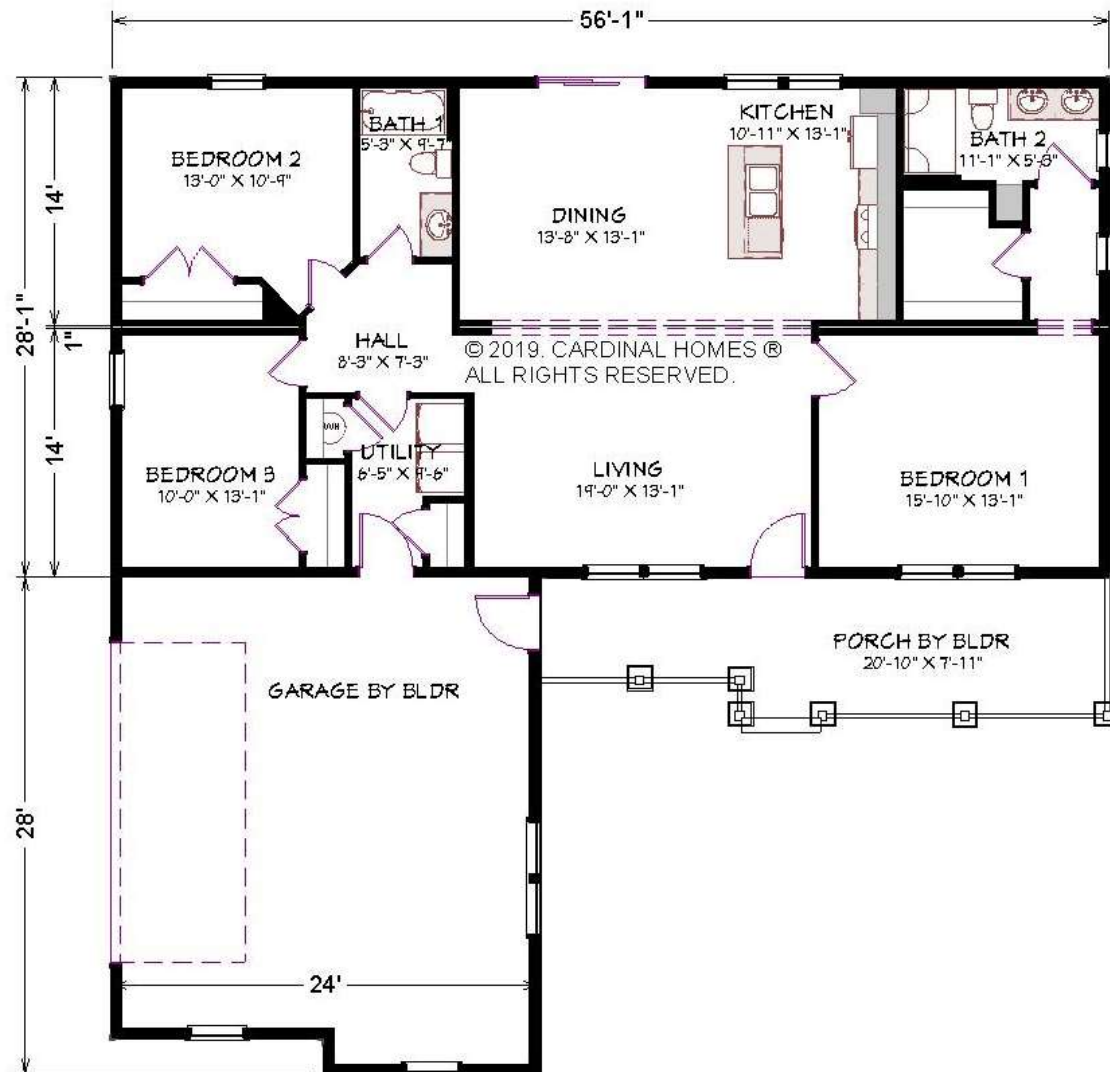

CARDINAL HOMES®

Classic Living Collection

WALTON II

**1568 Sq. Ft.
56'-0" x 28'-0"**

Optional decorative exterior features that are shown on renderings are not included in default pricing. Always refer to sales order for exact specifications and options.