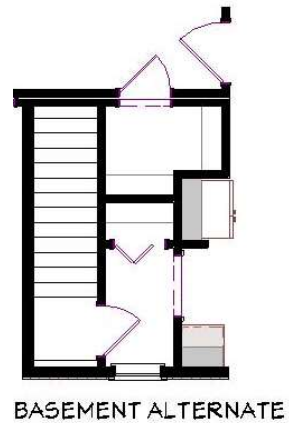

CARDINAL HOMES®

Classic Living Collection CANDLER

**1624 Sq. Ft.
58'-0" x 28'-0"**

Cardinal Homes®

Kituwah Manufacturing, LLC
d/b/a Cardinal Homes®
525 Barnesville Highway
Wylliesburg, VA 23976
(434)735-8111
www.cardinalhomes.com