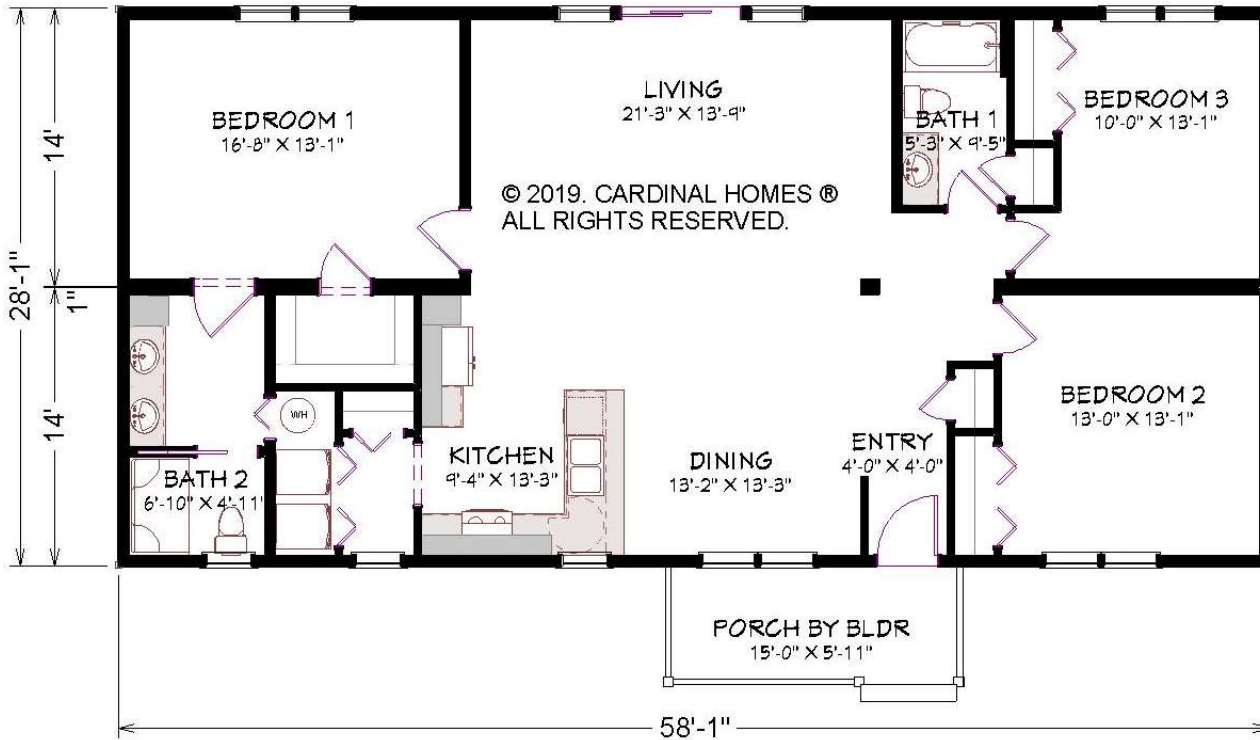

CARDINAL HOMES®

Classic Living Collection CANDLER

**1624 Sq. Ft.
58'-0" x 28'-0"**

Cardinal Homes®

Kituwah Manufacturing, LLC
d/b/a Cardinal Homes®
525 Barnesville Highway
Wylliesburg, VA 23976
(434)735-8111
www.cardinalhomes.com