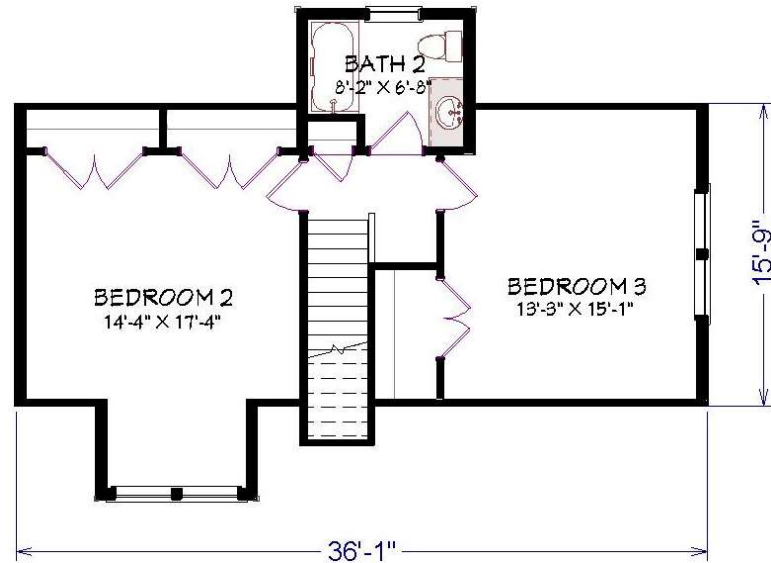

CARDINAL HOMES®

Classic Living Collection
GARLAND

1008 SQ. FT. LOWER LEVEL
652 SQ. FT. SECOND LEVEL
36'-0" x 28'-0"
1660 SQ. FT. TOTAL

Optional decorative exterior features that are shown on renderings are not included in default pricing. Always refer to sales order for exact specifications and options.