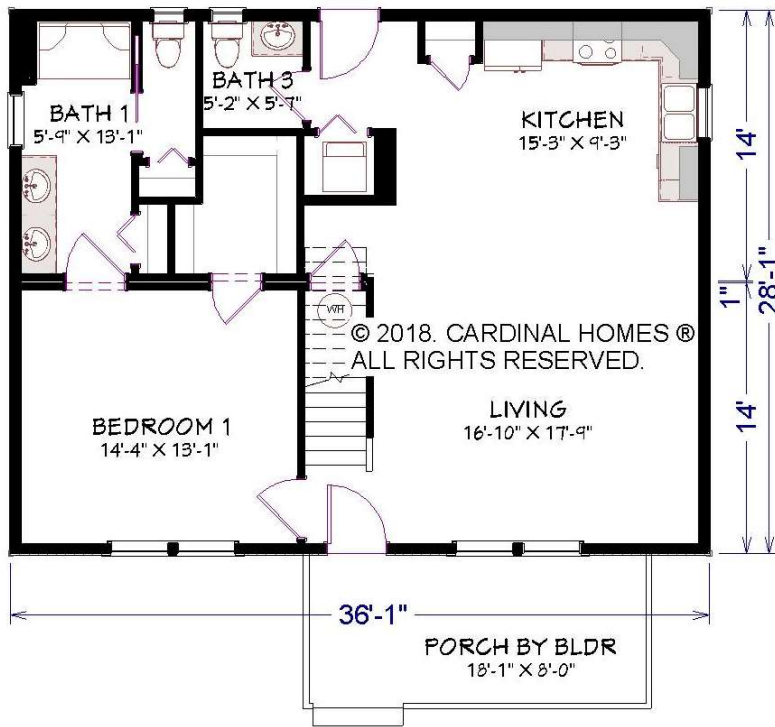

CARDINAL HOMES®

Classic Living Collection
GARLAND

1008 SQ. FT. LOWER LEVEL
652 SQ. FT. SECOND LEVEL
36'-0" x 28'-0"
1660 SQ. FT. TOTAL

Optional decorative exterior features that are shown on renderings are not included in default pricing. Always refer to sales order for exact specifications and options.