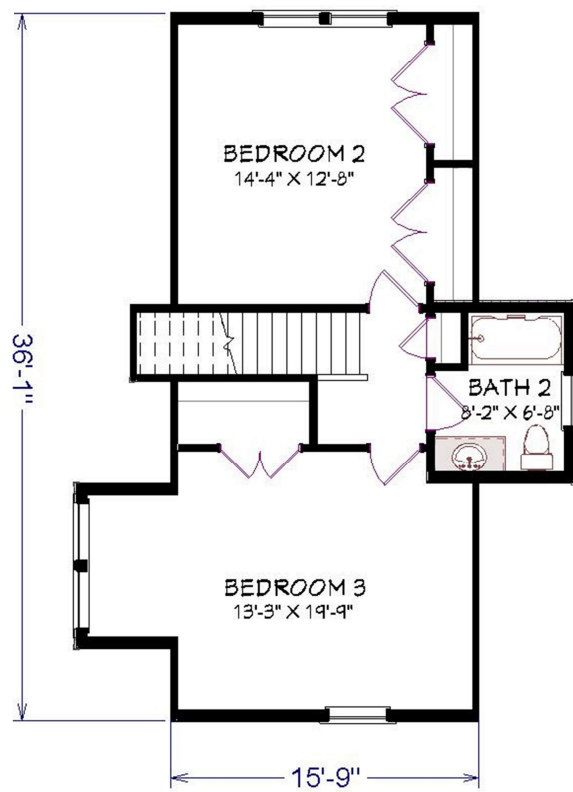

**CARDINAL HOMES®**

*Classic Living Collection*

**GARLAND II**

**1008 SQ. FT. LOWER LEVEL**  
**652 SQ. FT. SECOND LEVEL**  
**36'-0" X 28'-0"**  
**1660 SQ. FT. TOTAL**

Optional decorative exterior features that are shown on renderings are not included in default pricing. Always refer to sales order for exact specifications and options.