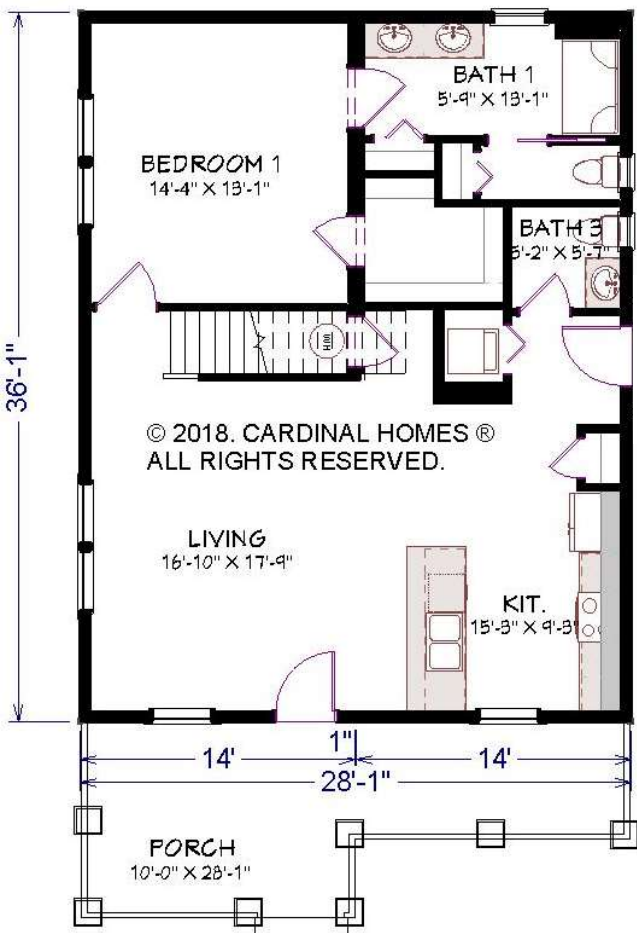

**CARDINAL HOMES®**

*Classic Living Collection*

**GARLAND II**

**1008 SQ. FT. LOWER LEVEL**  
**652 SQ. FT. SECOND LEVEL**  
**36'-0" X 28'-0"**  
**1660 SQ. FT. TOTAL**

Optional decorative exterior features that are shown on renderings are not included in default pricing. Always refer to sales order for exact specifications and options.