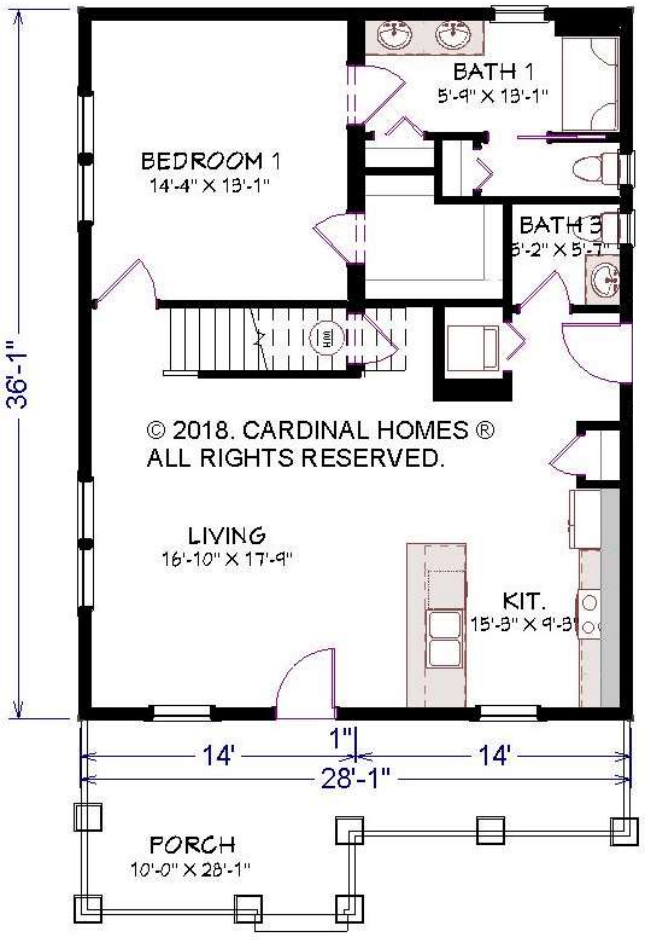

CARDINAL HOMES®

Classic Living Collection

GARLAND II

1008 SQ. FT. LOWER LEVEL
652 SQ. FT. SECOND LEVEL
36'-0" X 28'-0"
1660 SQ. FT. TOTAL

Optional decorative exterior features that are shown on renderings are not included in default pricing. Always refer to sales order for exact specifications and options.