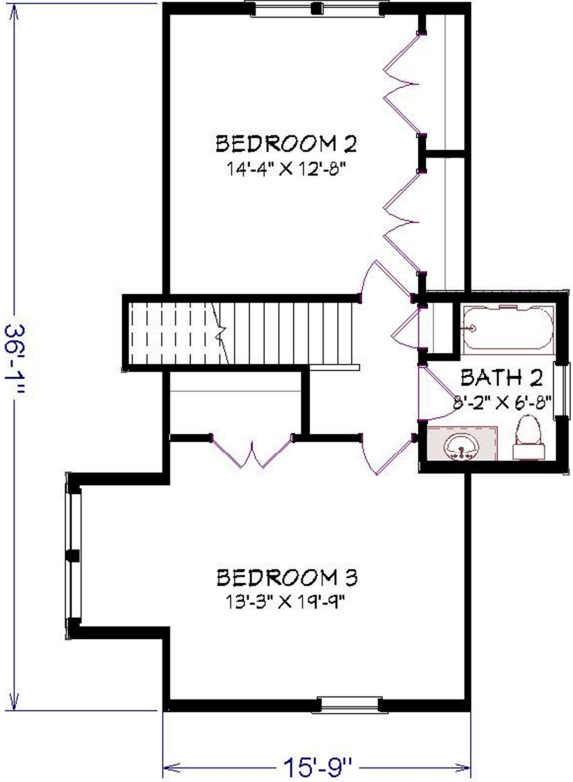

CARDINAL HOMES®

Classic Living Collection

GARLAND II

1008 SQ. FT. LOWER LEVEL
652 SQ. FT. SECOND LEVEL
36'-0" X 28'-0"
1660 SQ. FT. TOTAL

Optional decorative exterior features that are shown on renderings are not included in default pricing. Always refer to sales order for exact specifications and options.