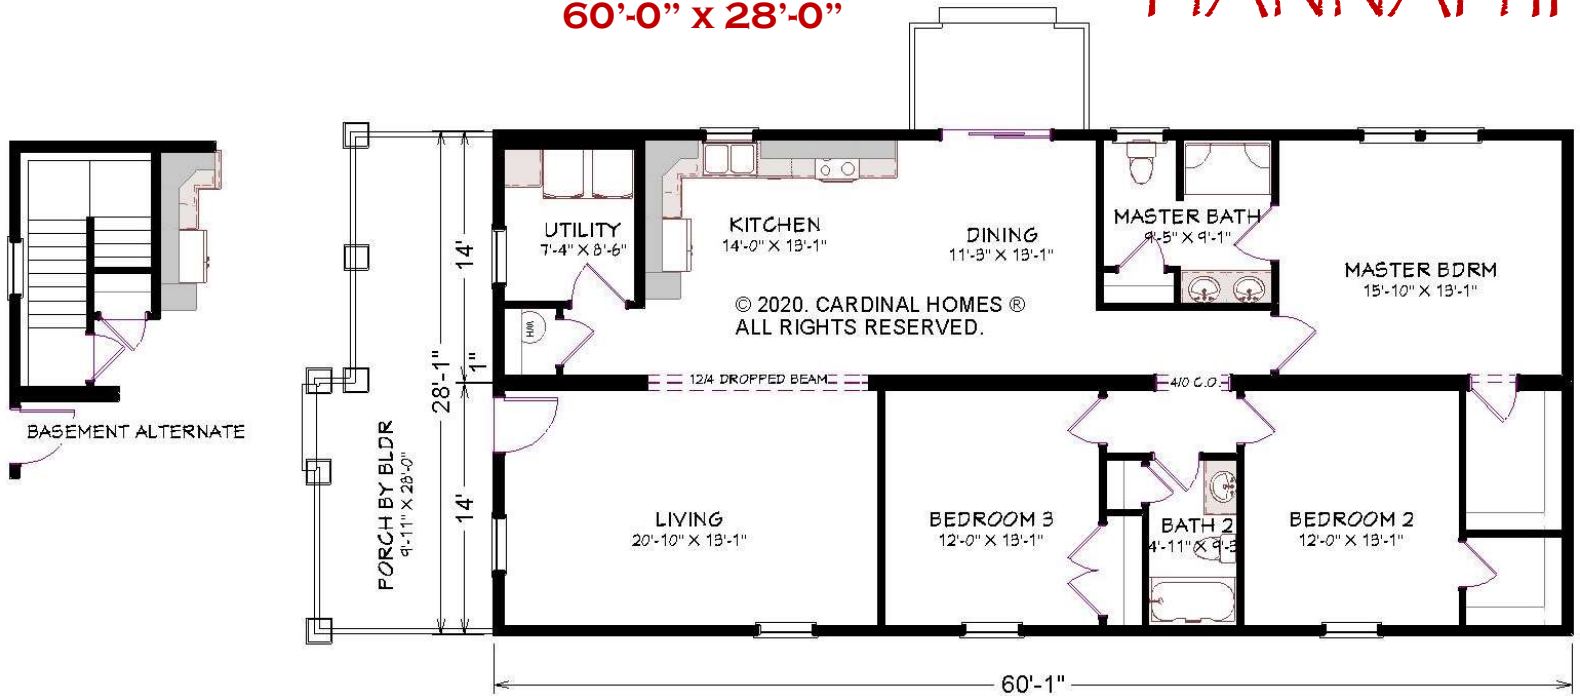

CARDINAL HOMES®

Classic Living Collection

**1680 Sq. Ft.
60'-0" X 28'-0"**

HANNAH II

Cardinal Homes®

Kituwah Manufacturing, LLC
d/b/a Cardinal Homes®
525 Barnesville Highway
Wylliesburg, VA 23976
(434)735-8111
www.cardinalhomes.com