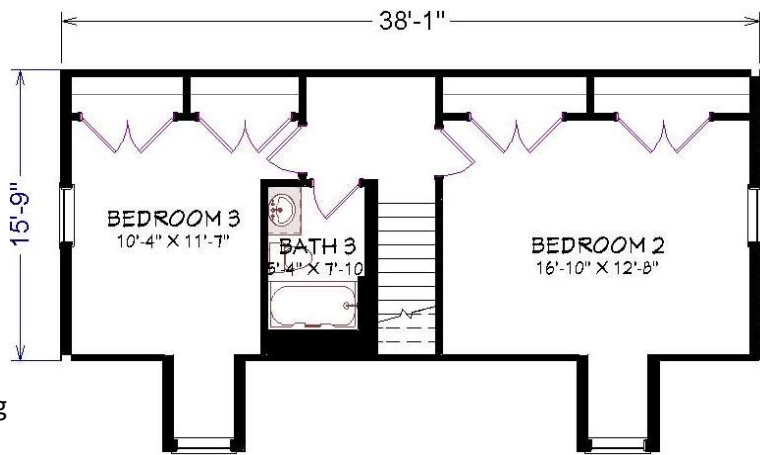

CARDINAL HOMES®

Classic Living Collection

SHELBY

1064 SQ. FT. LOWER LEVEL
640 SQ. FT. SECOND LEVEL
38'-0" X 28'-0"
1704 SQ. FT. TOTAL

Optional decorative exterior features that are shown on renderings are not included in default pricing. Always refer to sales order for exact specifications and options.