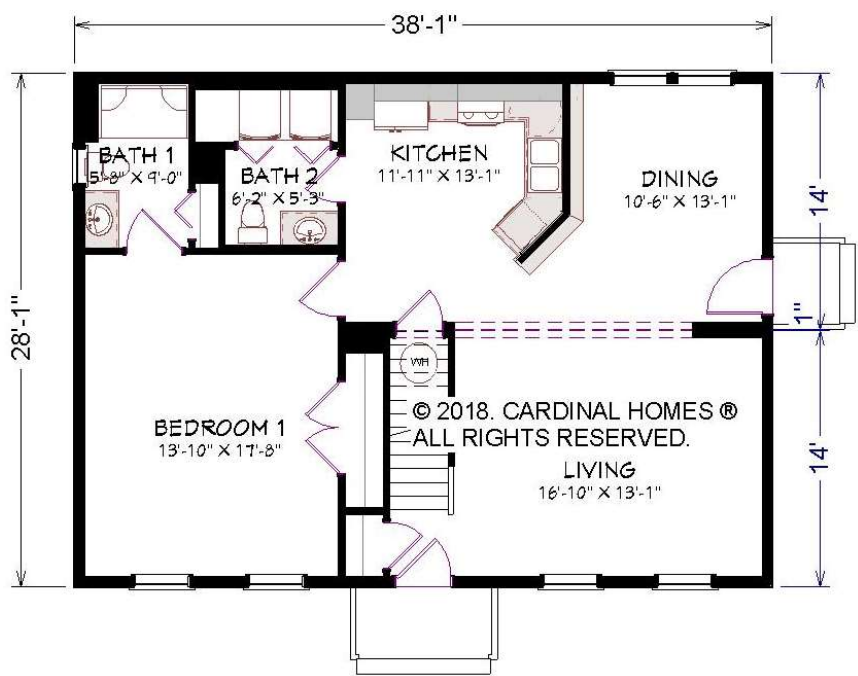

CARDINAL HOMES®

Classic Living Collection

SHELBY

1064 SQ. FT. LOWER LEVEL
640 SQ. FT. SECOND LEVEL
38'-0" X 28'-0"
1704 SQ. FT. TOTAL

Optional decorative exterior features that are shown on renderings are not included in default pricing. Always refer to sales order for exact specifications and options.