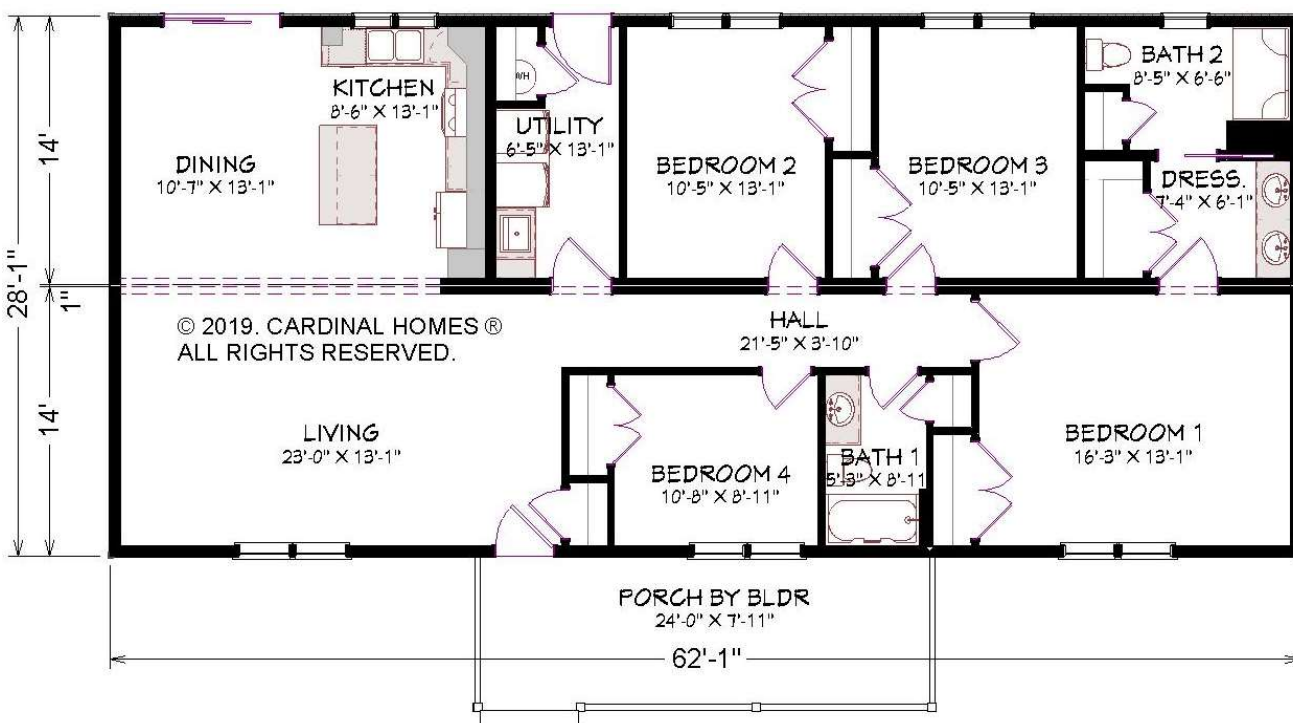

CARDINAL HOMES®

Classic Living Collection

LANDON II

**1736 Sq. Ft.
62'-0" X 28'-0"**

Optional decorative exterior features that are shown on renderings are not included in default pricing. Always refer to sales order for exact specifications and options.