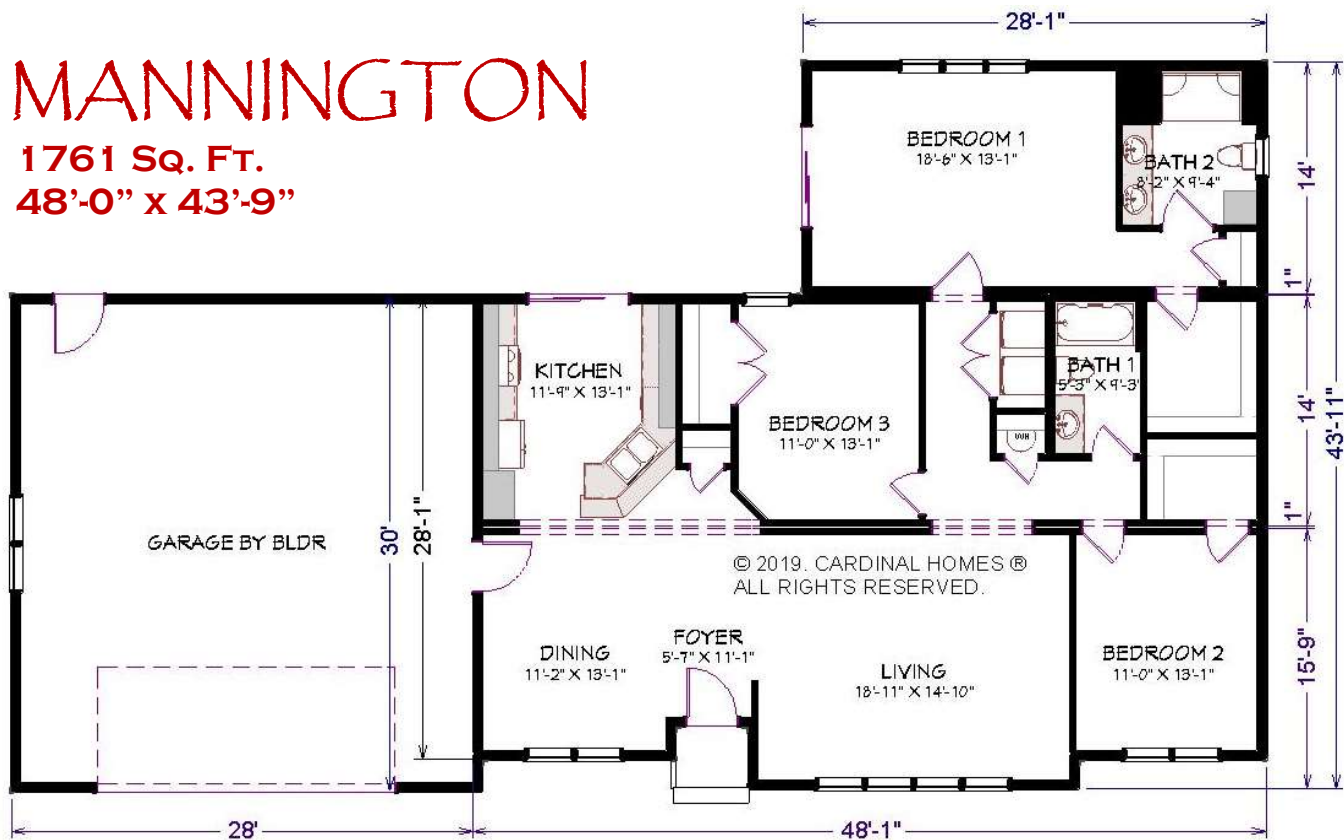

CARDINAL HOMES®

Classic Living Collection

MANNINGTON

**1761 Sq. Ft.
48'-0" x 43'-9"**

Optional decorative exterior features that are shown on renderings are not included in default pricing. Always refer to sales order for exact specifications and options.