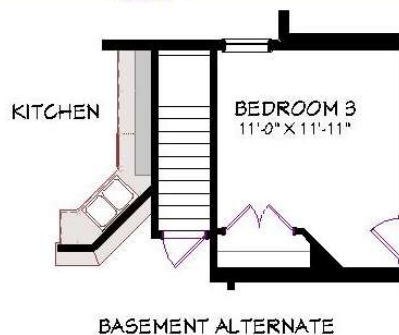

CARDINAL HOMES®

Classic Living Collection

MANNINGTON

**1761 Sq. Ft.
48'-0" x 43'-9"**

Optional decorative exterior features that are shown on renderings are not included in default pricing. Always refer to sales order for exact specifications and options.