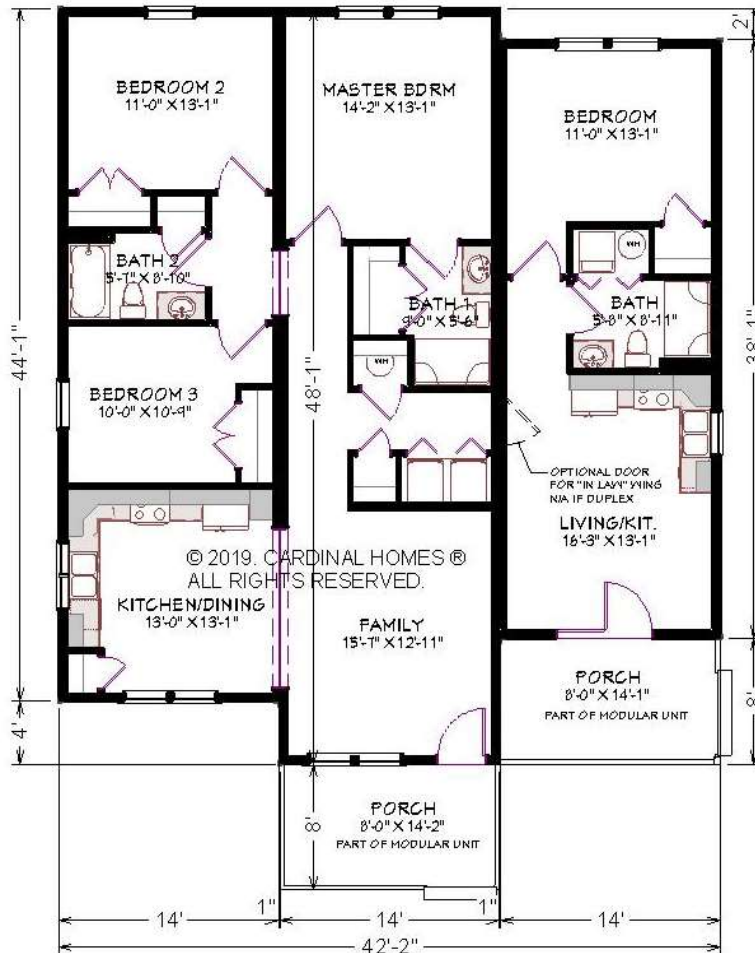

CARDINAL HOMES®

Duplex Variations

Duplex Variations are comprised of individual floor plans combined with a fire separation wall between. The possibilities are limitless. This configuration combines the Kylie & Ridgewood II plans. The Kylie is available individually in the Value Living Collection; the Ridgewood II is from the Tiny Living Collection. Additional configurations available.

**1820 SQ. FT.
42'-2" X 48'-0"**

KYLIE
1288 SQ. FT.

RIDGEWOOD II
532 SQ. FT.

LAYOUT I

Optional decorative exterior features that are shown on renderings are not included in default pricing. Always refer to sales order for exact specifications and options.