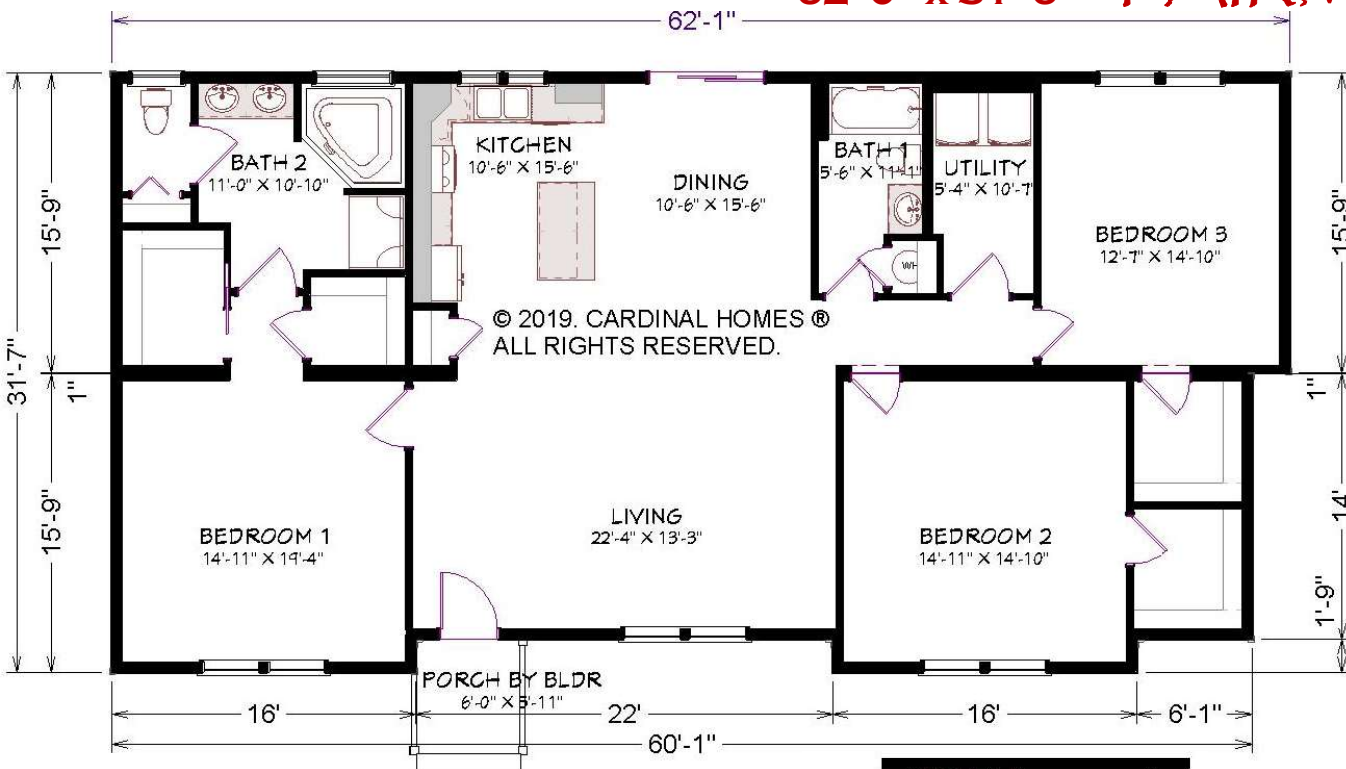

Classic Living Collection

1873 Sq. Ft.
62'-0" x 31'-6"

FAIRMONT