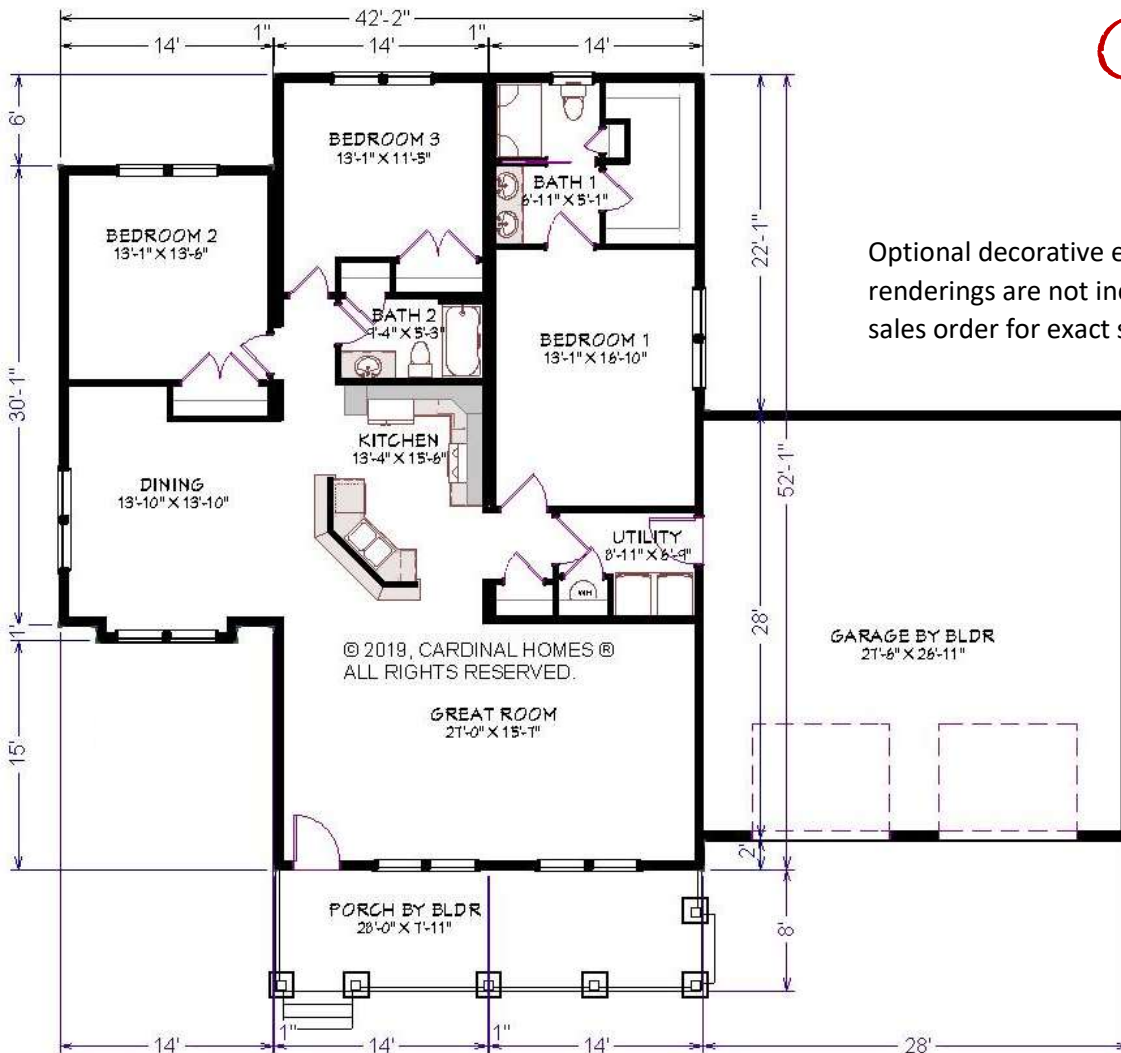

CARDINAL HOMES®

Classic Living Collection

CARLTON II

**1885 Sq. Ft.
42'-2" x 52'-0"**

Optional decorative exterior features that are shown on renderings are not included in default pricing. Always refer to sales order for exact specifications and options.