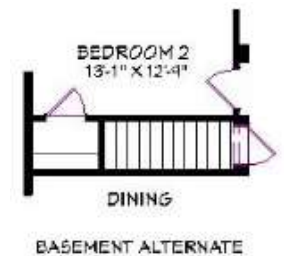

CARDINAL HOMES®

Classic Living Collection

CARLTON II

**1885 Sq. Ft.
42'-2" x 52'-0"**

Optional decorative exterior features that are shown on renderings are not included in default pricing. Always refer to sales order for exact specifications and options.