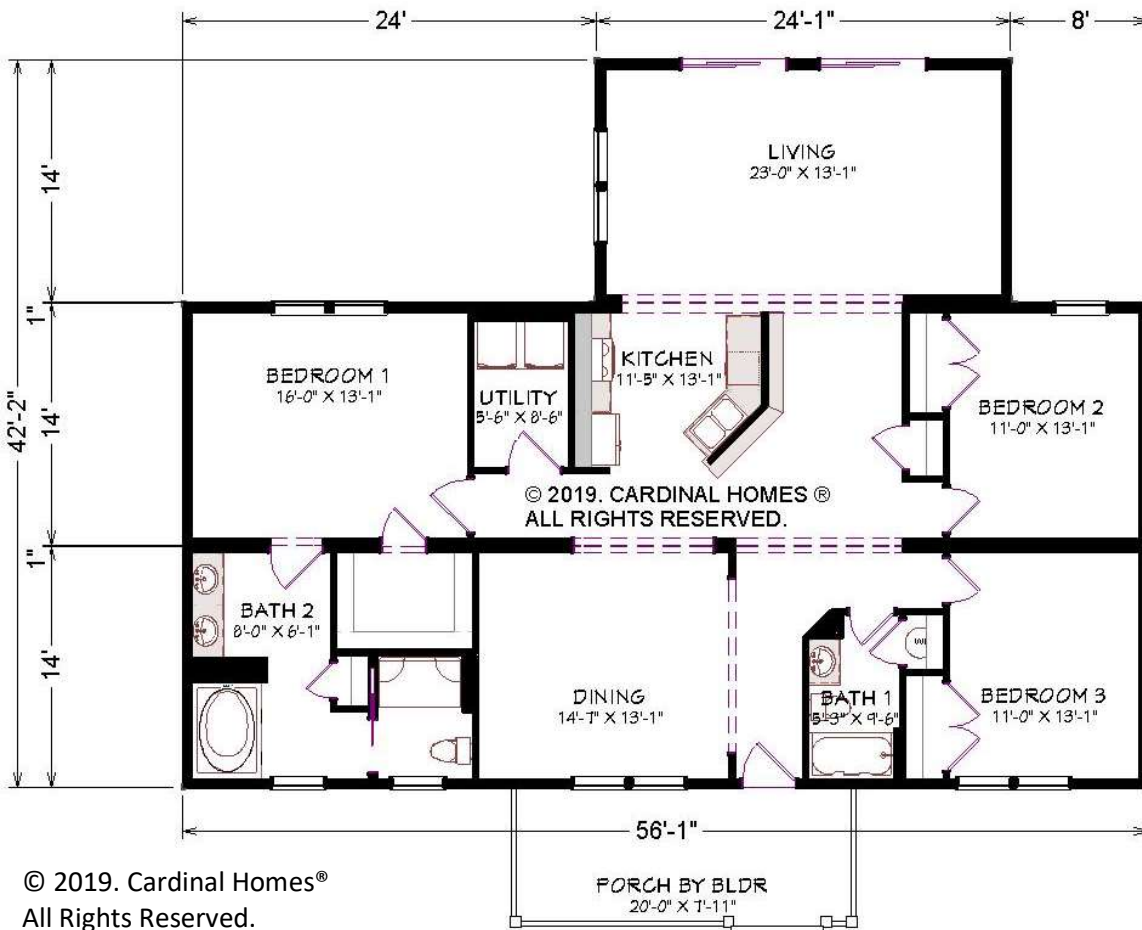

CARDINAL HOMES®

Classic Living Collection BRAXTON

**1904 Sq. Ft.
56'-0" x 42'-2"**

Cardinal Homes®

Kituwah Manufacturing, LLC
d/b/a Cardinal Homes®
525 Barnesville Highway
Wylliesburg, VA 23976
(434)735-8111
www.cardinalhomes.com