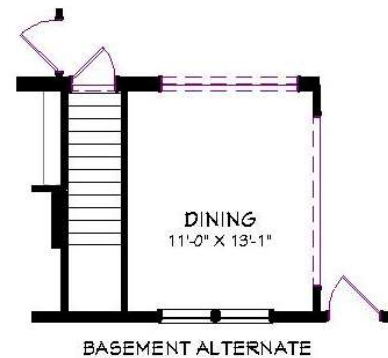

CARDINAL HOMES®

Classic Living Collection BRAXTON

**1904 Sq. Ft.
56'-0" x 42'-2"**

Cardinal Homes®

Kituwah Manufacturing, LLC
d/b/a Cardinal Homes®
525 Barnesville Highway
Wylliesburg, VA 23976
(434)735-8111
www.cardinalhomes.com