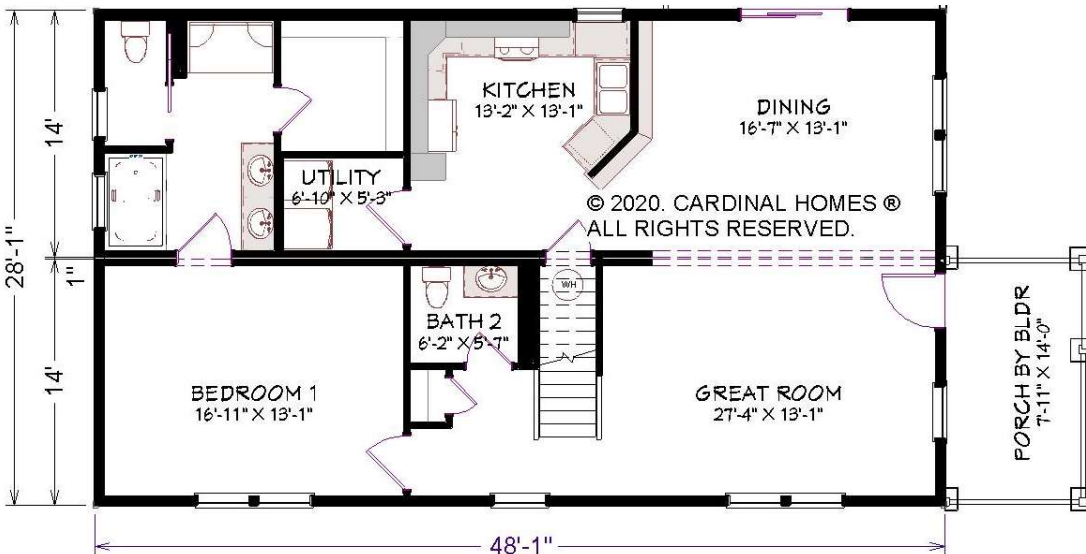

Classic Living Collection

CARDINAL HOMES®

RIPLEY II

1344 SQ. FT. LOWER LEVEL
812 SQ. FT. SECOND LEVEL
48'-0" X 28'-0"
2156 SQ. FT. TOTAL

Optional decorative exterior features that are shown on renderings are not included in default pricing. Always refer to sales order for exact specifications and options.

For more detailed information including dimensions refer to working drawings.