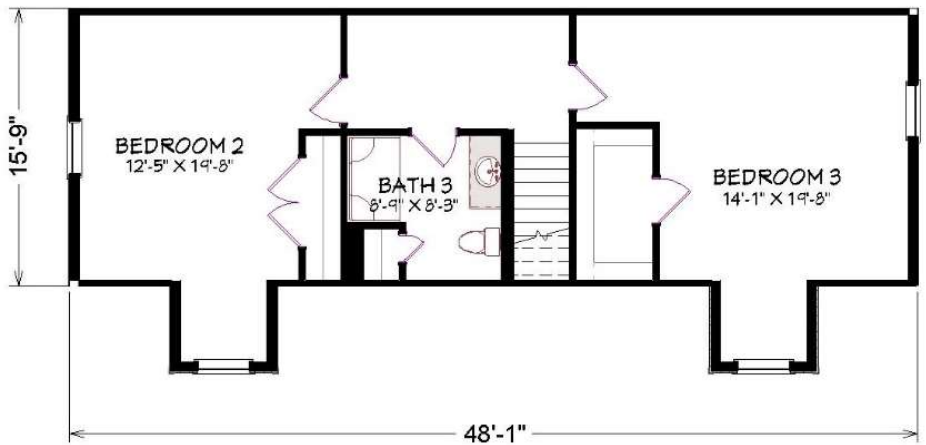

Classic Living Collection

CARDINAL HOMES®

RIPLEY II

1344 SQ. FT. LOWER LEVEL
812 SQ. FT. SECOND LEVEL
48'-0" X 28'-0"
2156 SQ. FT. TOTAL

Optional decorative exterior features that are shown on renderings are not included in default pricing. Always refer to sales order for exact specifications and options.

For more detailed information including dimensions refer to working drawings.