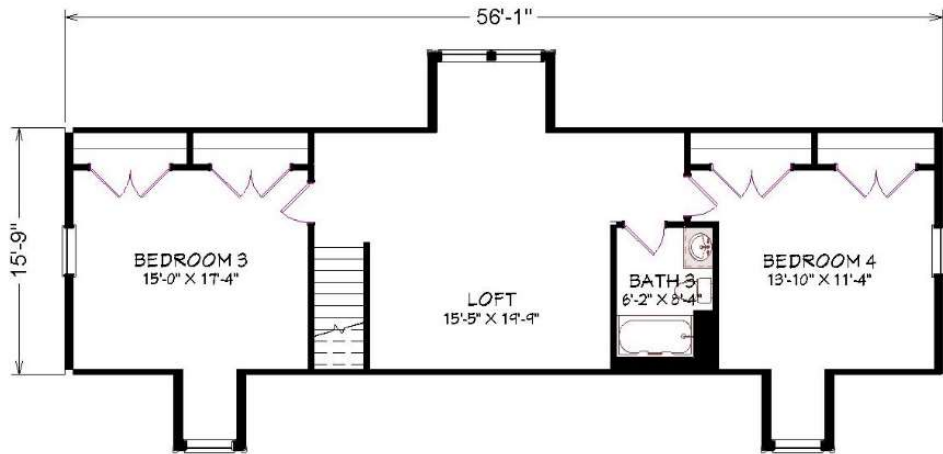

ELEVATION B

CARDINAL HOMES®

Classic Living Collection

BERKLEY

1568 SQ. FT. LOWER LEVEL
967 SQ. FT. SECOND LEVEL
56'-0" X 28'-0"
2535 SQ. FT. TOTAL

Optional decorative exterior features that are shown on renderings are not included in default pricing. Always refer to sales order for exact specifications and options.