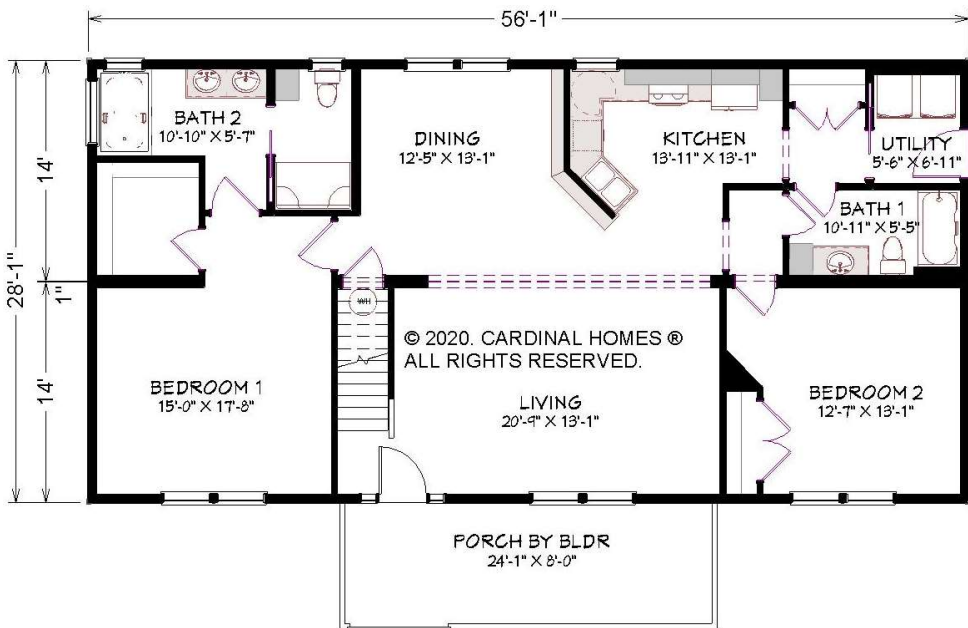

ELEVATION B

CARDINAL HOMES®

Classic Living Collection

BERKLEY

1568 SQ. FT. LOWER LEVEL
967 SQ. FT. SECOND LEVEL
56'-0" X 28'-0"
2535 SQ. FT. TOTAL

Optional decorative exterior features that are shown on renderings are not included in default pricing. Always refer to sales order for exact specifications and options.