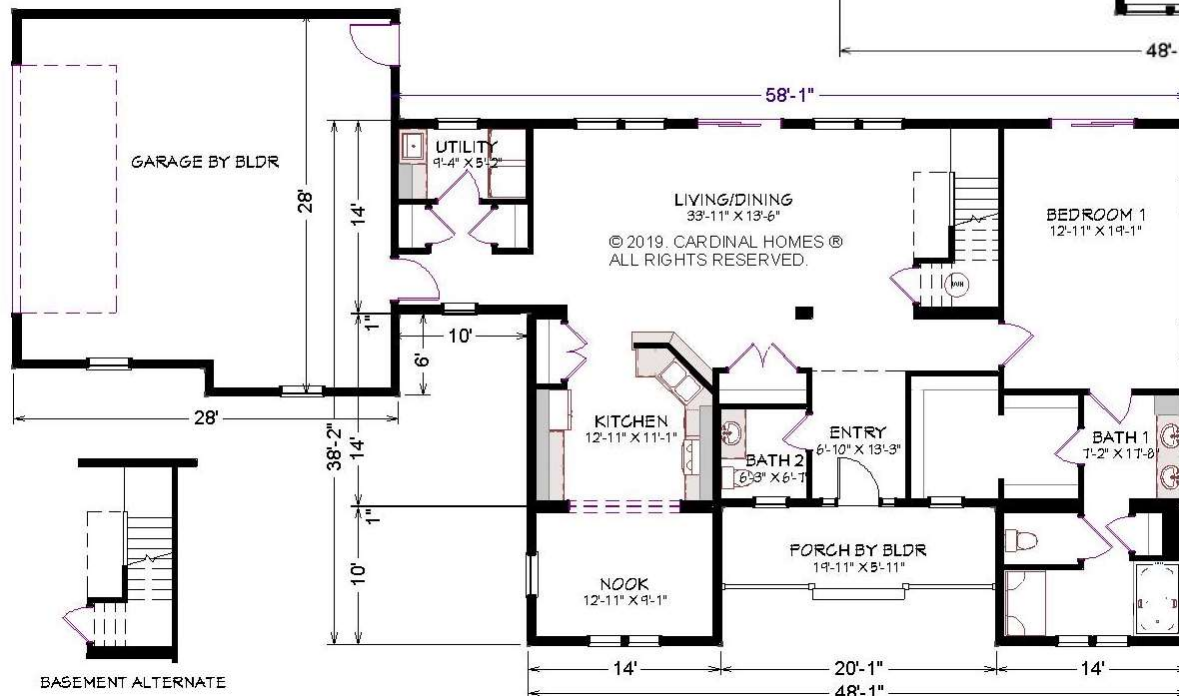

CARDINAL HOMES®

Classic Living Collection

BAYRIDGE II

1764 SQ. FT. LOWER LEVEL

58'-0" X 38'-2"

2714 SQ. FT. TOTAL

(INCLUDES UPPER LEVEL UNFINISHED BONUS AREA)

Optional decorative exterior features that are shown on renderings are not included in default pricing. Always refer to sales order for exact specifications and options.

All construction for upper level floor plan to be on site by builder. Upper level layout is suggestive only.