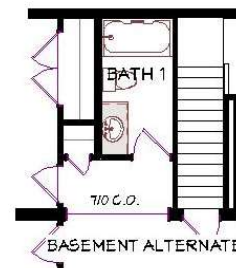

Cardinal Homes®

Kituwah Manufacturing, LLC
d/b/a Cardinal Homes®
525 Barnesville Highway
Wylliesburg, VA 23976
(434)735-8111
www.cardinalhomes.com

© 2017. Cardinal Homes®
All Rights Reserved.
For more detailed information including dimensions refer to working drawings.