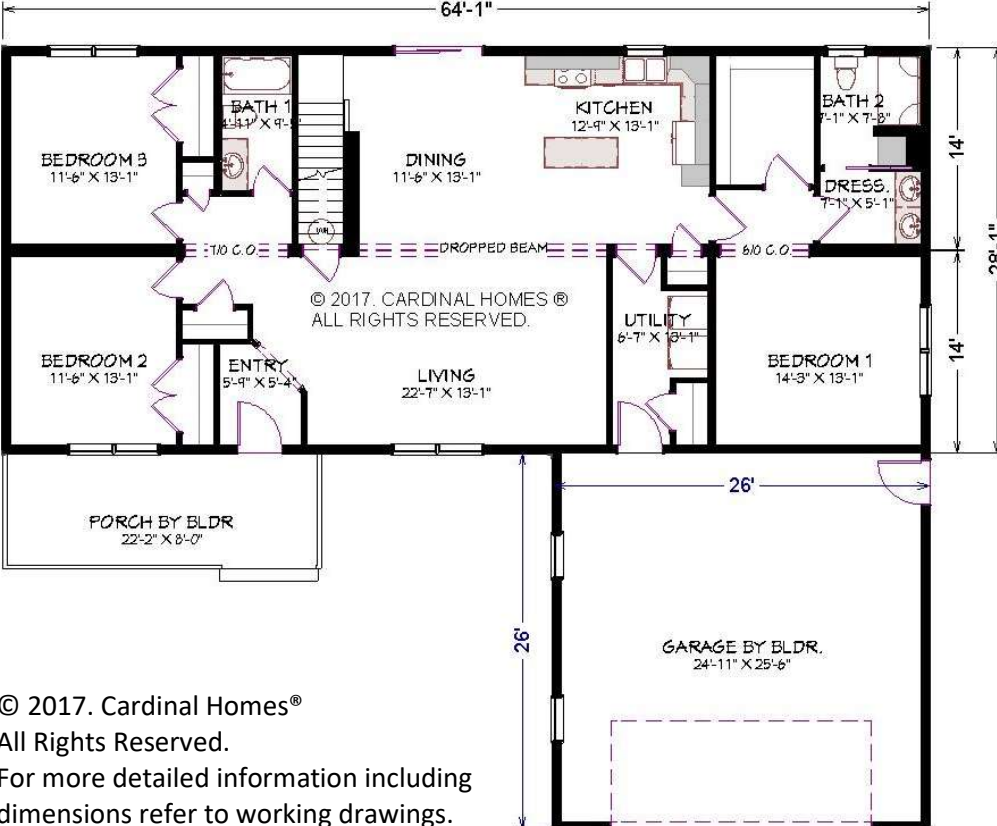

CARDINAL HOMES®

Classic Living Collection

KINSLEY

1792 SQ. FT. LOWER LEVEL
64'-0" X 28'-0"
2969 SQ. FT. TOTAL
(INCLUDES UPPER LEVEL UNFINISHED BONUS AREA)

Optional decorative exterior features that are shown on renderings are not included in default pricing. Always refer to sales order for exact specifications and options.