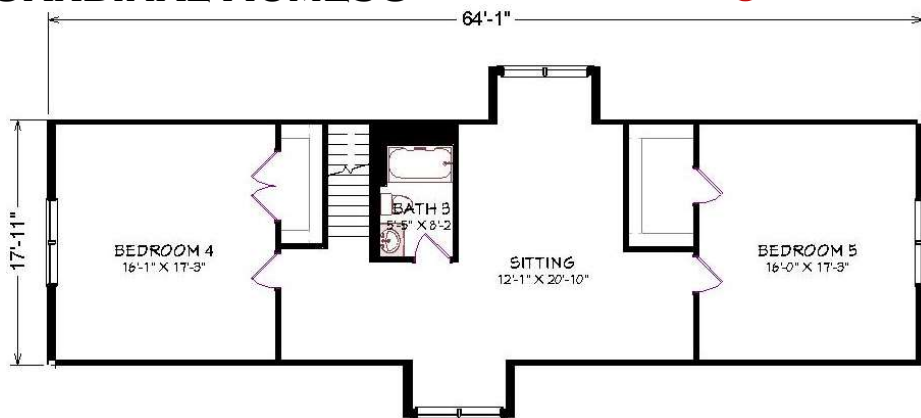

Cardinal Homes®

Kituwah Manufacturing, LLC
d/b/a Cardinal Homes®
525 Barnesville Highway
Wylliesburg, VA 23976
(434)735-8111
www.cardinalhomes.com

© 2017. Cardinal Homes®
All Rights Reserved.
For more detailed information including dimensions refer to working drawings.