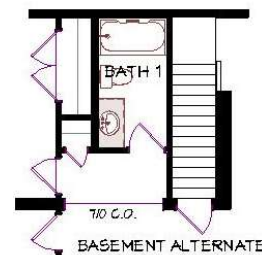

Cardinal Homes®

Kituwah Manufacturing, LLC
d/b/a Cardinal Homes®
525 Barnesville Highway
Wylliesburg, VA 23976
(434)735-8111
www.cardinalhomes.com

© 2017. Cardinal Homes®
All Rights Reserved.
For more detailed information including dimensions refer to working drawings.