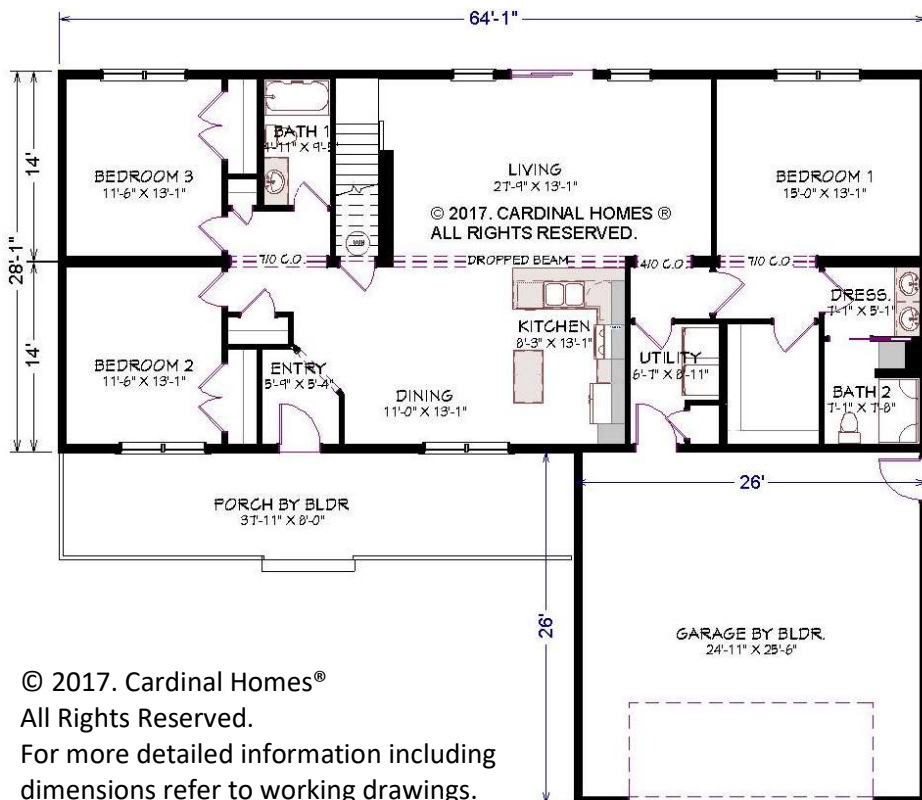

Cardinal Homes®

Kituwah Manufacturing, LLC
d/b/a Cardinal Homes®
525 Barnesville Highway
Wylliesburg, VA 23976
(434)735-8111
www.cardinalhomes.com

© 2017. Cardinal Homes®
All Rights Reserved.
For more detailed information including dimensions refer to working drawings.