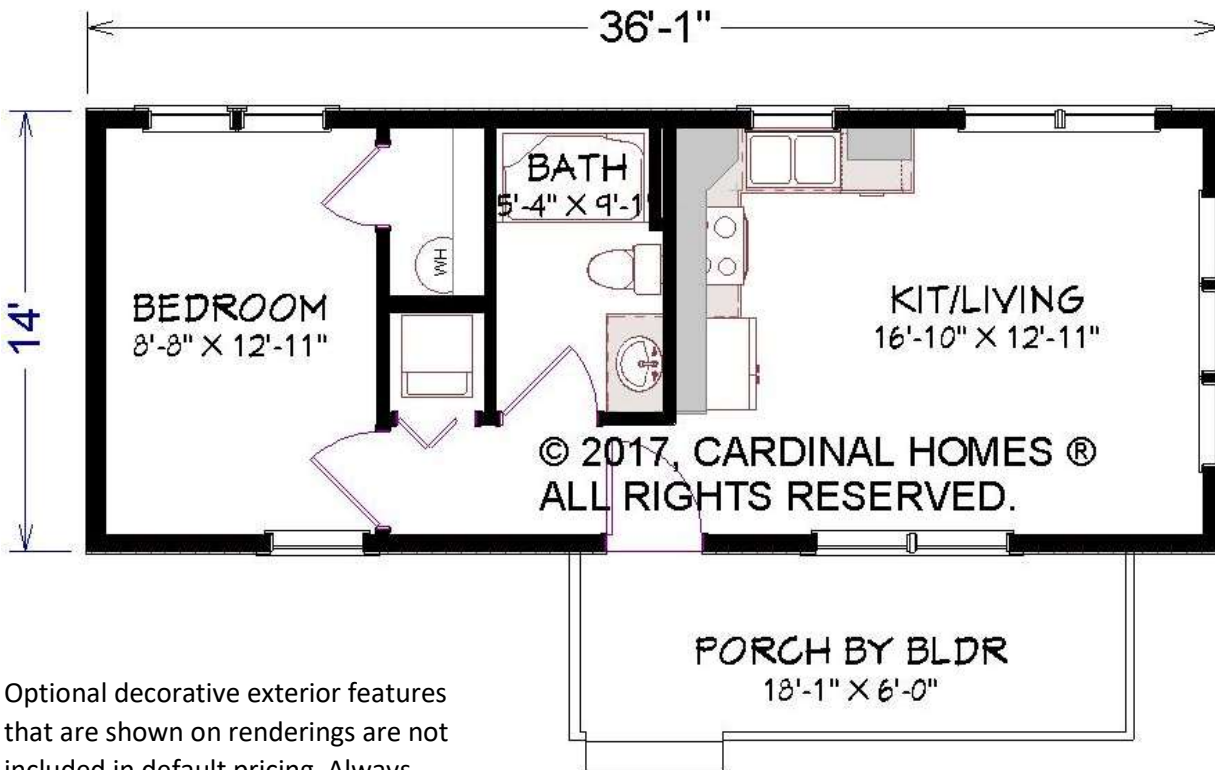

CARDINAL HOMES®

Tiny Living Collection

RIDGEWOOD

**504 Sq. Ft.
36'-0" X 14'-0"**

Cardinal Homes®

Kituwah Manufacturing, LLC
d/b/a Cardinal Homes®
525 Barnesville Highway
Wylliesburg, VA 23976
(434)735-8111
www.cardinalhomes.com

For more detailed information including dimensions refer to working drawings.