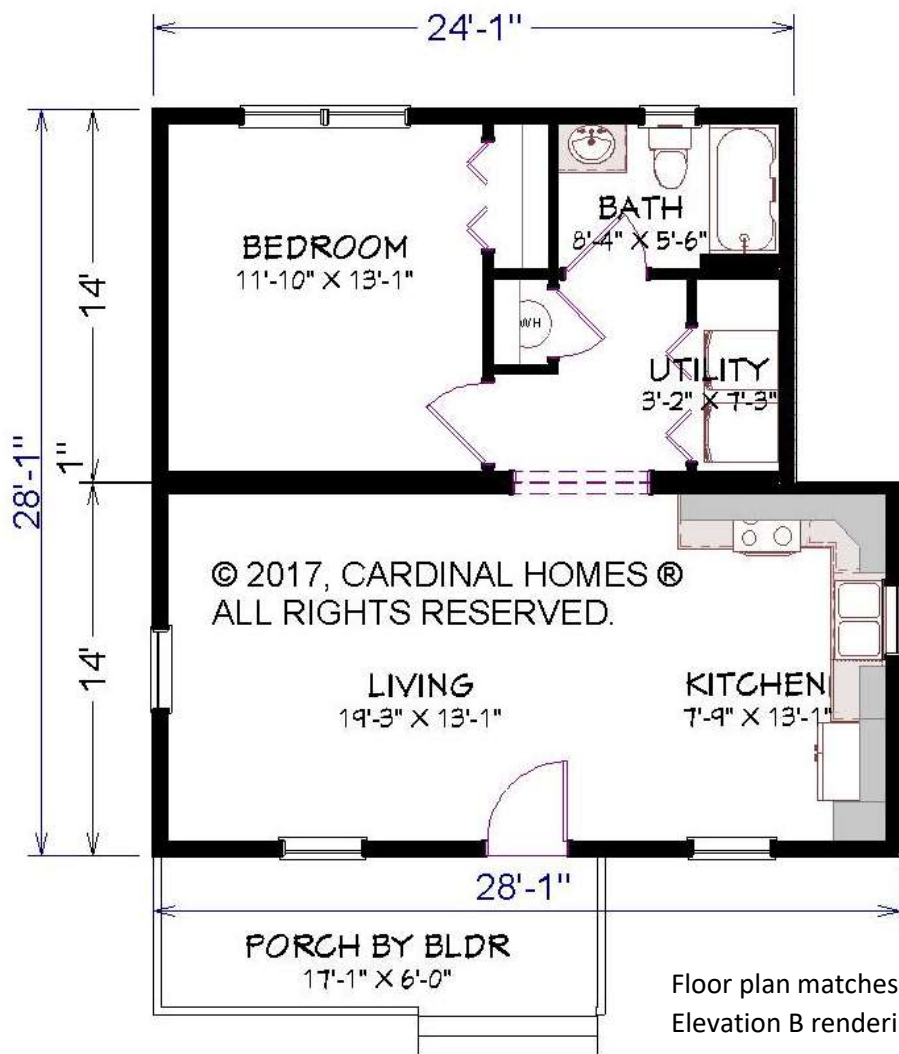

ELEVATION B

ELEVATION A

Tiny Living Collection

CARDINAL HOMES®

YOSEMITE

728 Sq. Ft.
28'-0" X 28'-0"

Optional decorative exterior features that are shown on renderings are not included in default pricing. Always refer to sales order for exact specifications and options.

All Rights Reserved.

For more detailed information including dimensions refer to working drawings.