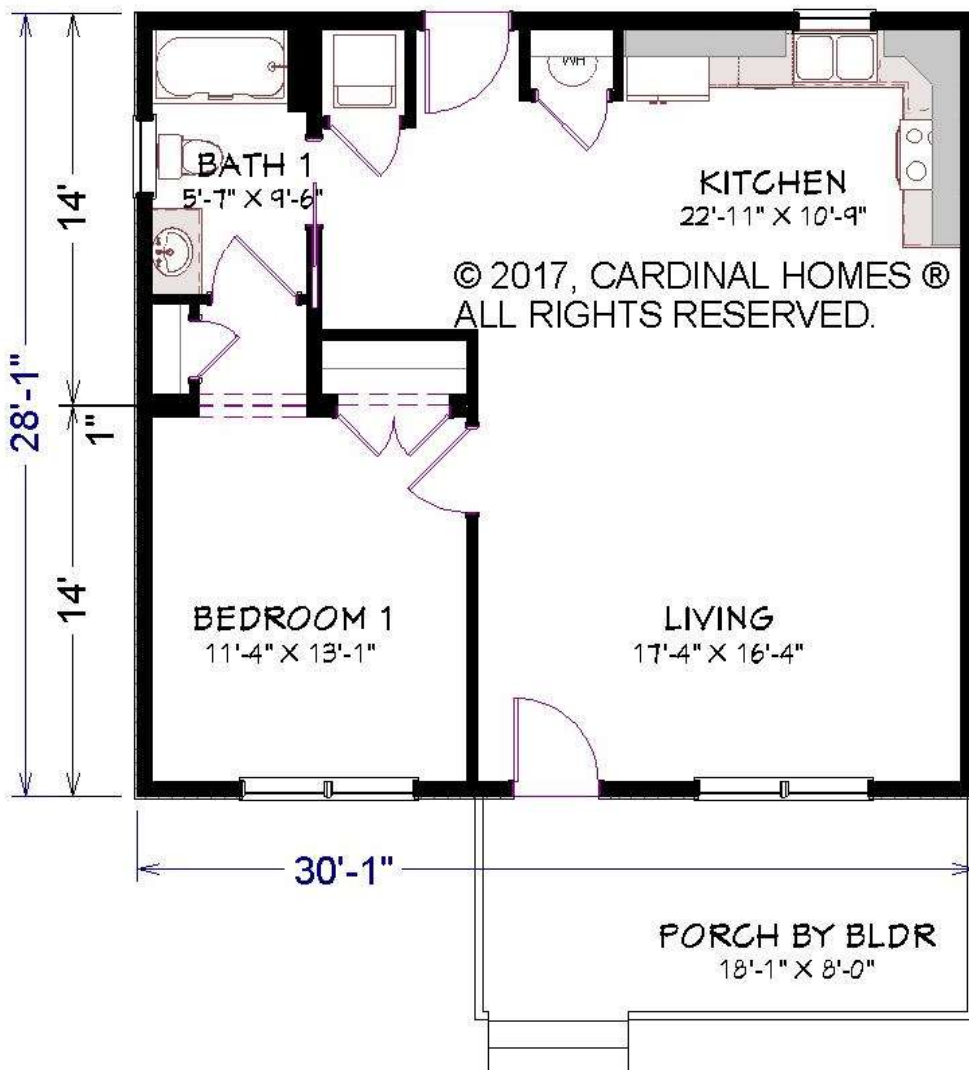

Tiny Living Collection

CARDINAL HOMES®

WHITNEY

840 SQ. FT.
30'-0" X 28'-0"

Optional decorative exterior features that are shown on renderings are not included in default pricing. Always refer to sales order for exact specifications and options.