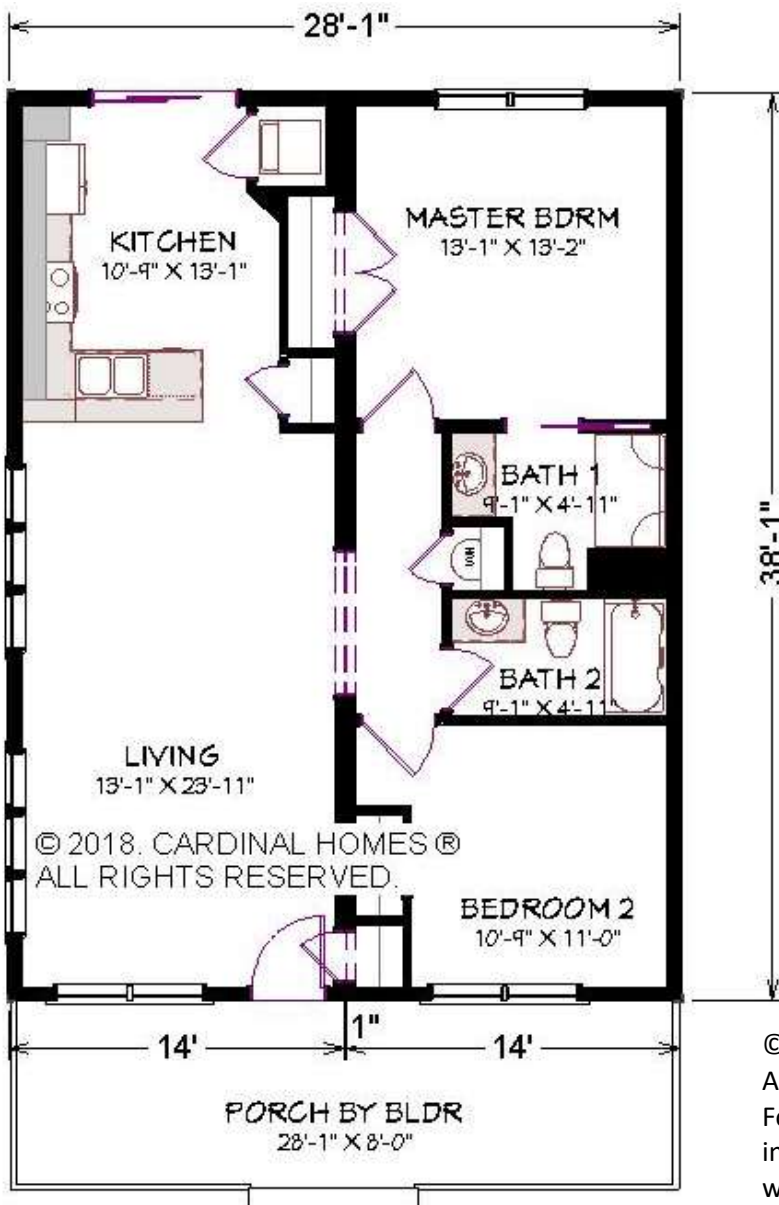

CARDINAL HOMES®

Coastal Living Collection

CURRITUCK

**1064 Sq. Ft.
28'-0" X 38'-0"**

Optional decorative exterior features that are shown on renderings are not included in default pricing. Always refer to sales order for exact specifications and options.