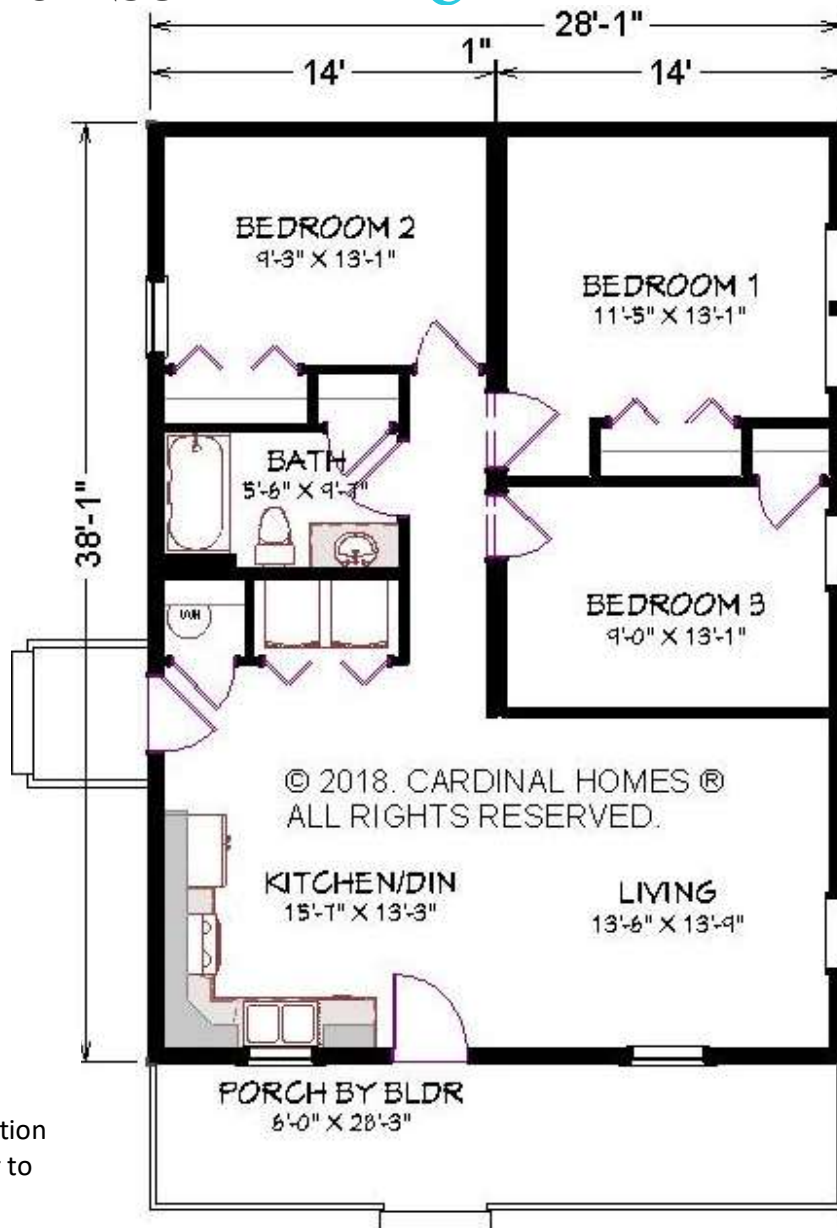

CARDINAL HOMES®

Coastal Living Collection PAMLICO

**1064 Sq. Ft.
38'-0" x 28'-0"**

Optional decorative exterior features that are shown on renderings are not included in default pricing. Always refer to sales order for exact specifications and options.