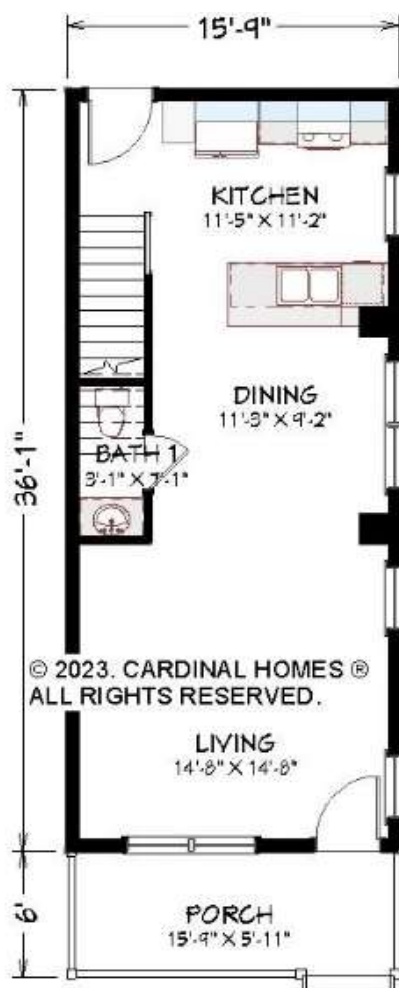

Classic Living Collection

CARDINAL HOMES®

BUFORD

1134 Sq. Ft.
15'-9" x 36'-0"

Cardinal Homes®

Kituwah Manufacturing, LLC
d/b/a Cardinal Homes®
525 Barnesville Highway
Wylliesburg, VA 23976
(434)735-8111
www.cardinalhomes.com