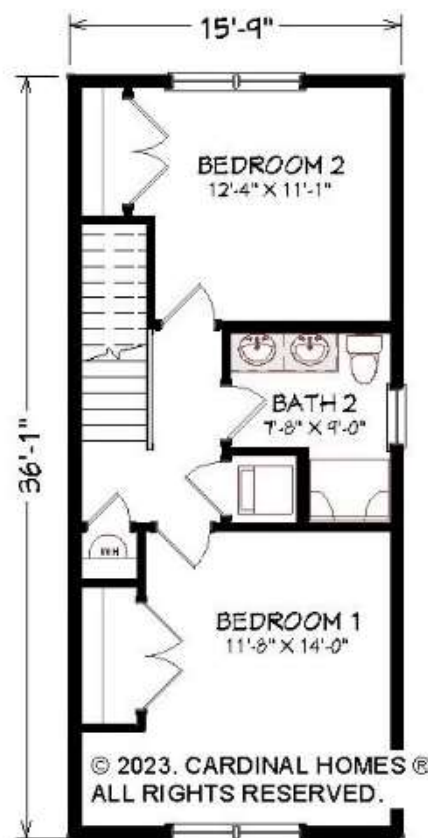

Classic Living Collection

CARDINAL HOMES®

BUFORD

1134 Sq. Ft.
15'-9" x 36'-0"

Cardinal Homes®

Kituwah Manufacturing, LLC
d/b/a Cardinal Homes®
525 Barnesville Highway
Wylliesburg, VA 23976
(434)735-8111
www.cardinalhomes.com