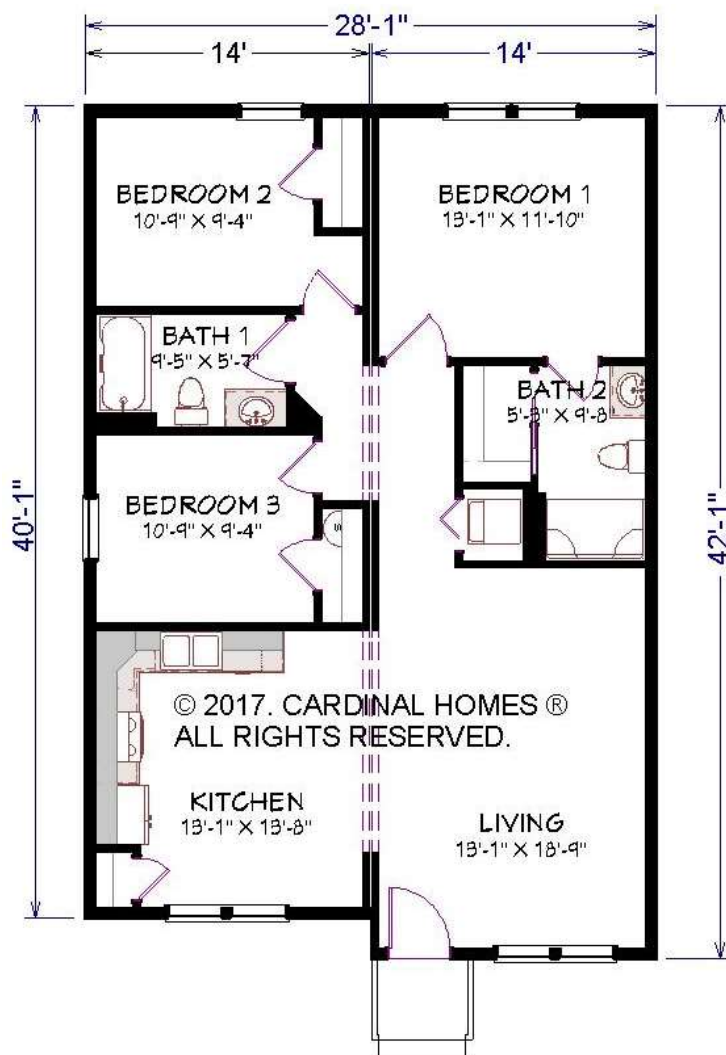

CARDINAL HOMES®

Classic Living Collection

CAMDEN

1148 Sq. Ft.
28'-0" x 42'-0"

Cardinal Homes®

Kituwah Manufacturing, LLC
 d/b/a Cardinal Homes®
 525 Barnesville Highway
 Wyliesburg, VA 23976
 (434)735-8111
www.cardinalhomes.com