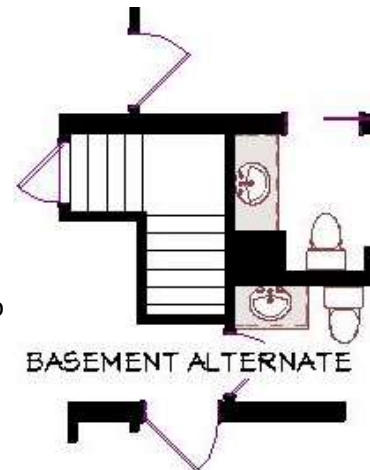

CARDINAL HOMES®

Coastal Living Collection

KITTY HAWK

1216 Sq. Ft.
32'-0" x 38'-0"

© 2017. CARDINAL HOMES®
ALL RIGHTS RESERVED.

Optional decorative exterior features that are shown on renderings are not included in default pricing. Always refer to sales order for exact specifications and options.