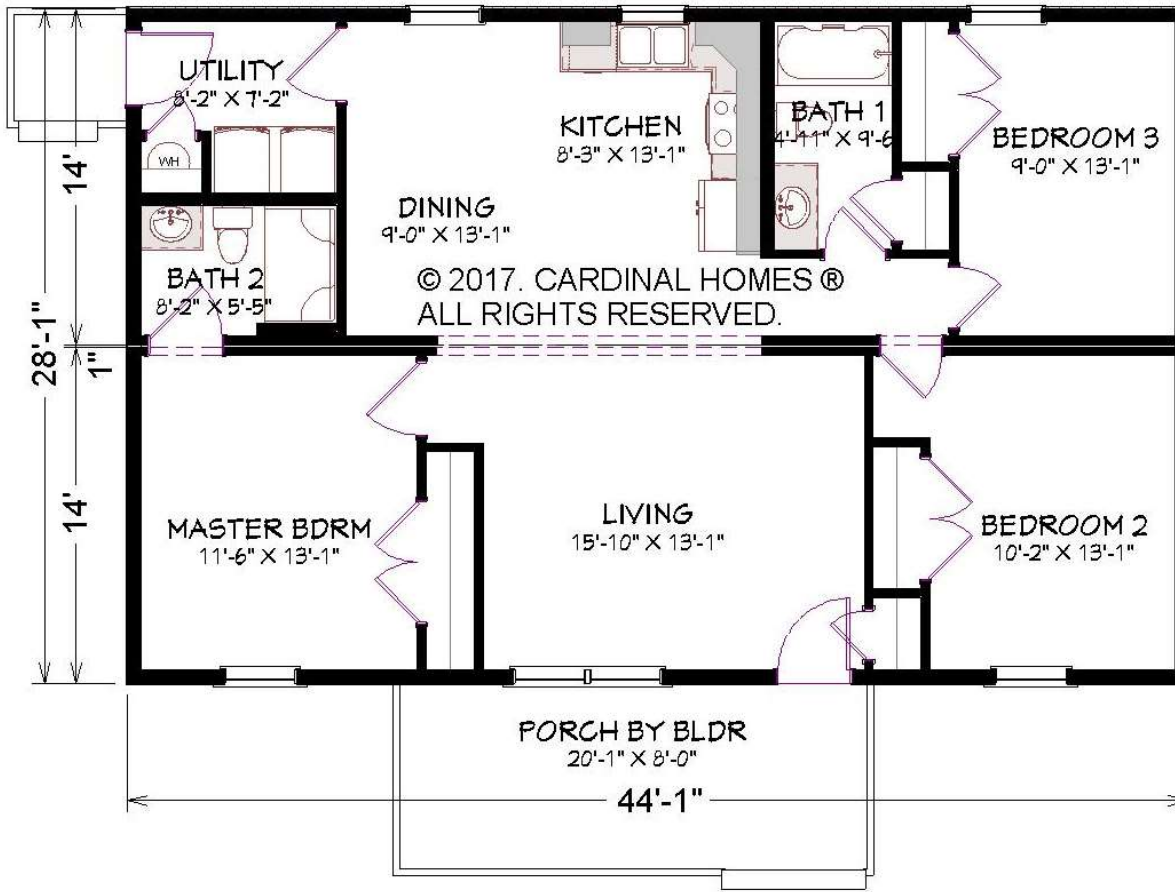

# Classic Living Collection EVELYN

**1232 Sq. Ft.  
44'-0" x 28'-0"**

**BASEMENT ALTERNATE**

**Cardinal Homes®**

Kituwah Manufacturing, LLC  
d/b/a Cardinal Homes®  
525 Barnesville Highway  
Wylliesburg, VA 23976  
(434)735-8111  
www.cardinalhomes.com