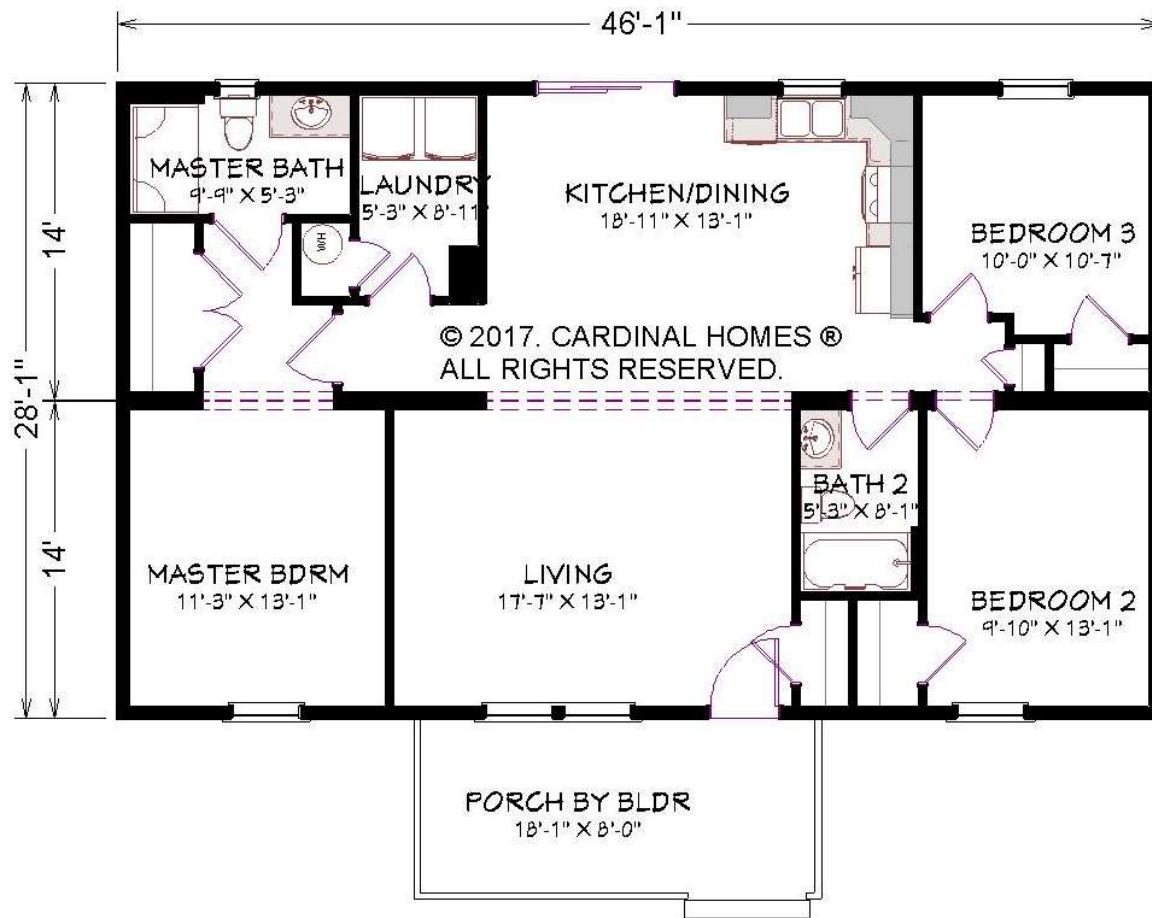

## AVERY

**1288 Sq. Ft.  
46'-0" x 28'-0"**

**Cardinal Homes®**

Kituwah Manufacturing, LLC  
d/b/a Cardinal Homes®  
525 Barnesville Highway  
Wylliesburg, VA 23976  
(434)735-8111  
www.cardinalhomes.com