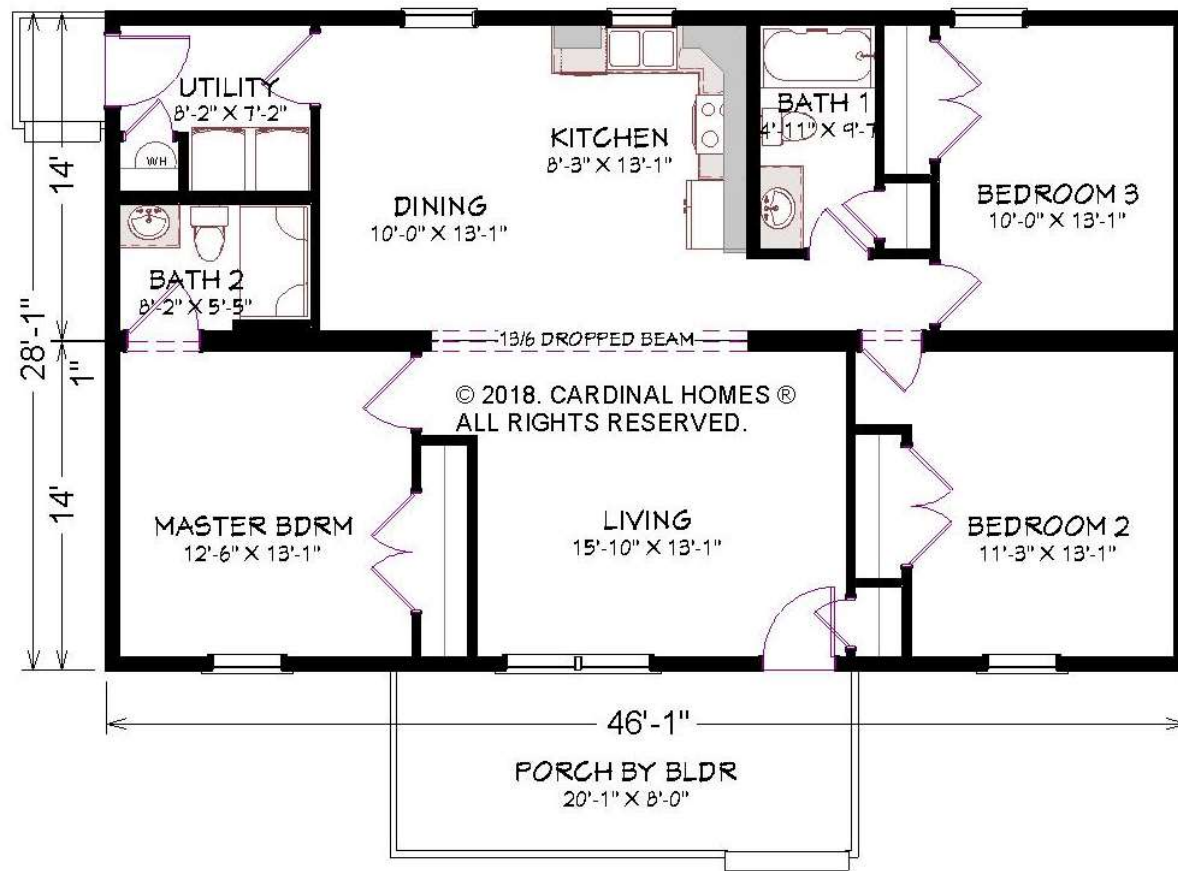

CARDINAL HOMES®

Classic Living Collection

EVELYN II

**1288 Sq. Ft.
46'-0" x 28'-0"**

BASEMENT ALTERNATE

Cardinal Homes®

Kituwah Manufacturing, LLC
d/b/a Cardinal Homes®
525 Barnesville Highway
Wylliesburg, VA 23976
(434)735-8111
www.cardinalhomes.com