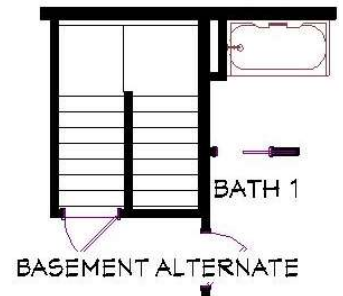

CARDINAL HOMES®

Classic Living Collection COVINGTON

**1344 Sq. Ft.
48'-0" x 28'-0"**

Cardinal Homes®

Optional decorative exterior features that are shown on renderings are not included in default pricing. Always refer to sales order for exact specifications and options.