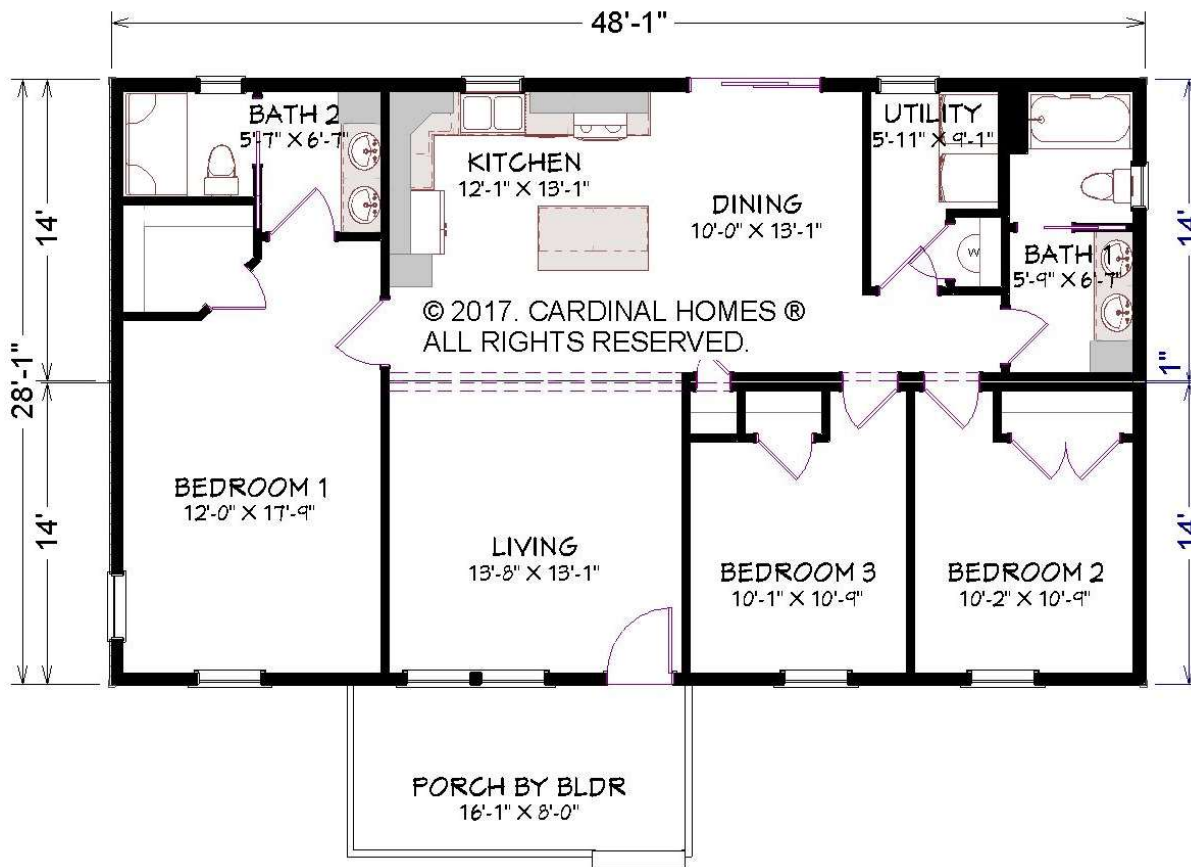

CARDINAL HOMES®

Classic Living Collection COVINGTON

**1344 Sq. Ft.
48'-0" x 28'-0"**

Cardinal Homes®

Optional decorative exterior features that are shown on renderings are not included in default pricing. Always refer to sales order for exact specifications and options.