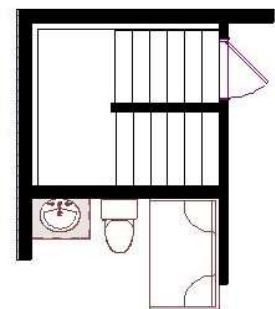

CARDINAL HOMES®

Classic Living Collection

TAYLOR

**1344 Sq. Ft.
48'-0" x 28'-0"**

BASEMENT ALTERNATE

Cardinal Homes®

Kituwah Manufacturing, LLC
d/b/a Cardinal Homes®
525 Barnesville Highway
Wylliesburg, VA 23976
(434)735-8111
www.cardinalhomes.com

For more detailed information including dimensions refer to working drawings.