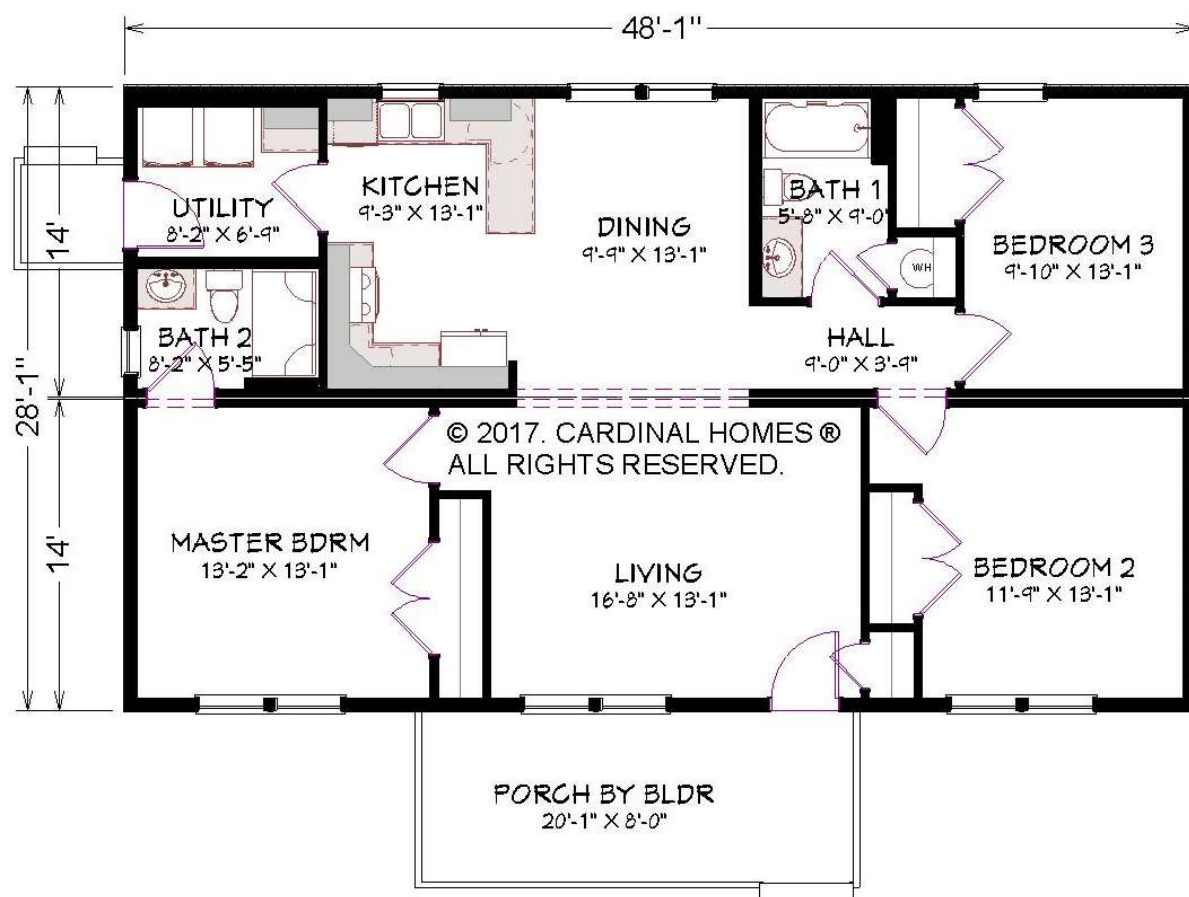

CARDINAL HOMES®

Classic Living Collection

TAYLOR

**1344 Sq. Ft.
48'-0" x 28'-0"**

BASEMENT ALTERNATE

Cardinal Homes®

Kituwah Manufacturing, LLC
d/b/a Cardinal Homes®
525 Barnesville Highway
Wylliesburg, VA 23976
(434)735-8111
www.cardinalhomes.com

For more detailed information including dimensions refer to working drawings.