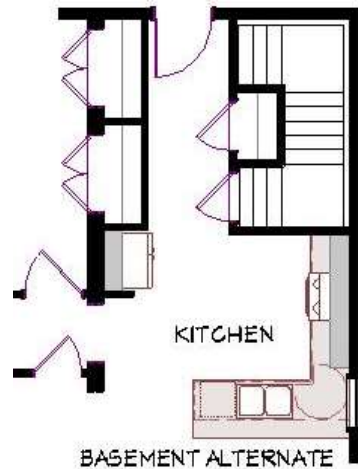

CARDINAL HOMES®

Classic Living Collection

BAILEY

**1 400 Sq. Ft.
52'-0" x 28'-0"**

Optional decorative exterior features that are shown on renderings are not included in default pricing. Always refer to sales order for exact specifications and options.