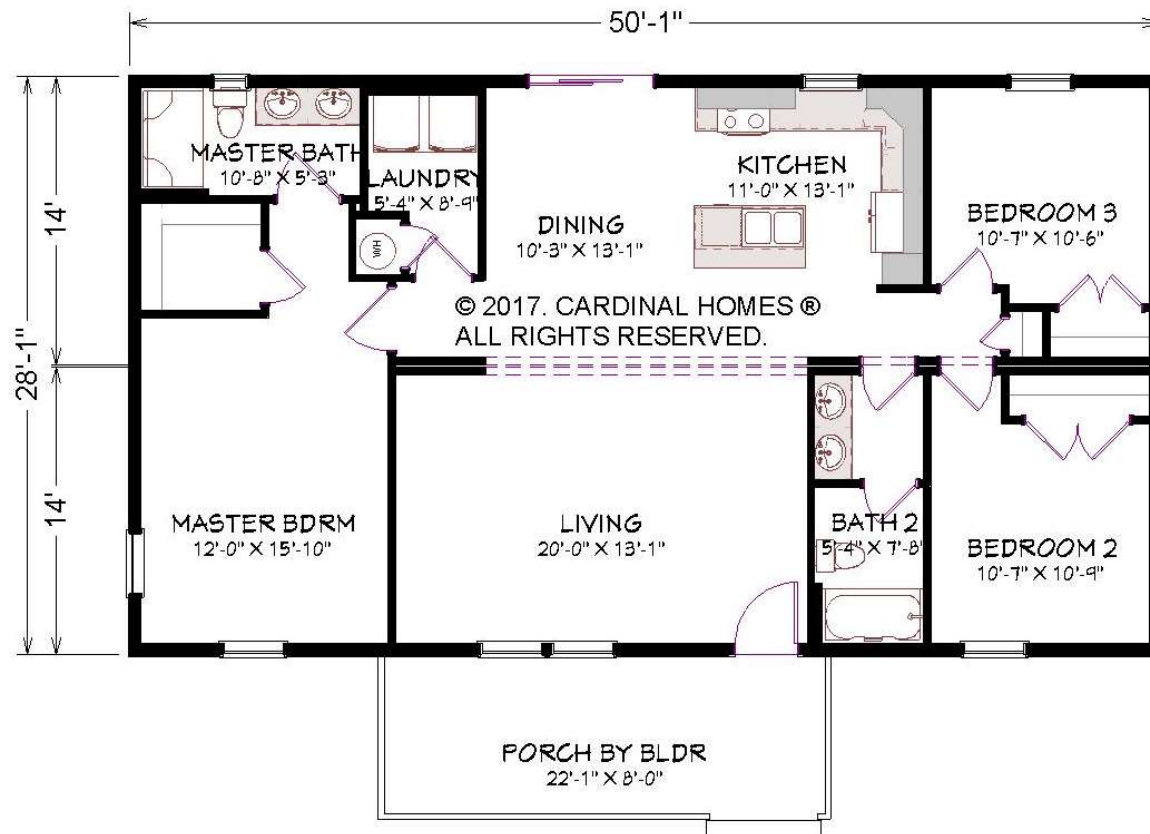

CARDINAL HOMES®

Classic Living Collection HAMILTON

**1400 Sq. Ft.
50'-0" x 28'-0"**

Cardinal Homes®

Kituwah Manufacturing, LLC
d/b/a Cardinal Homes®
525 Barnesville Highway
Wylliesburg, VA 23976
(434)735-8111
www.cardinalhomes.com

For more detailed information including dimensions refer to working drawings.