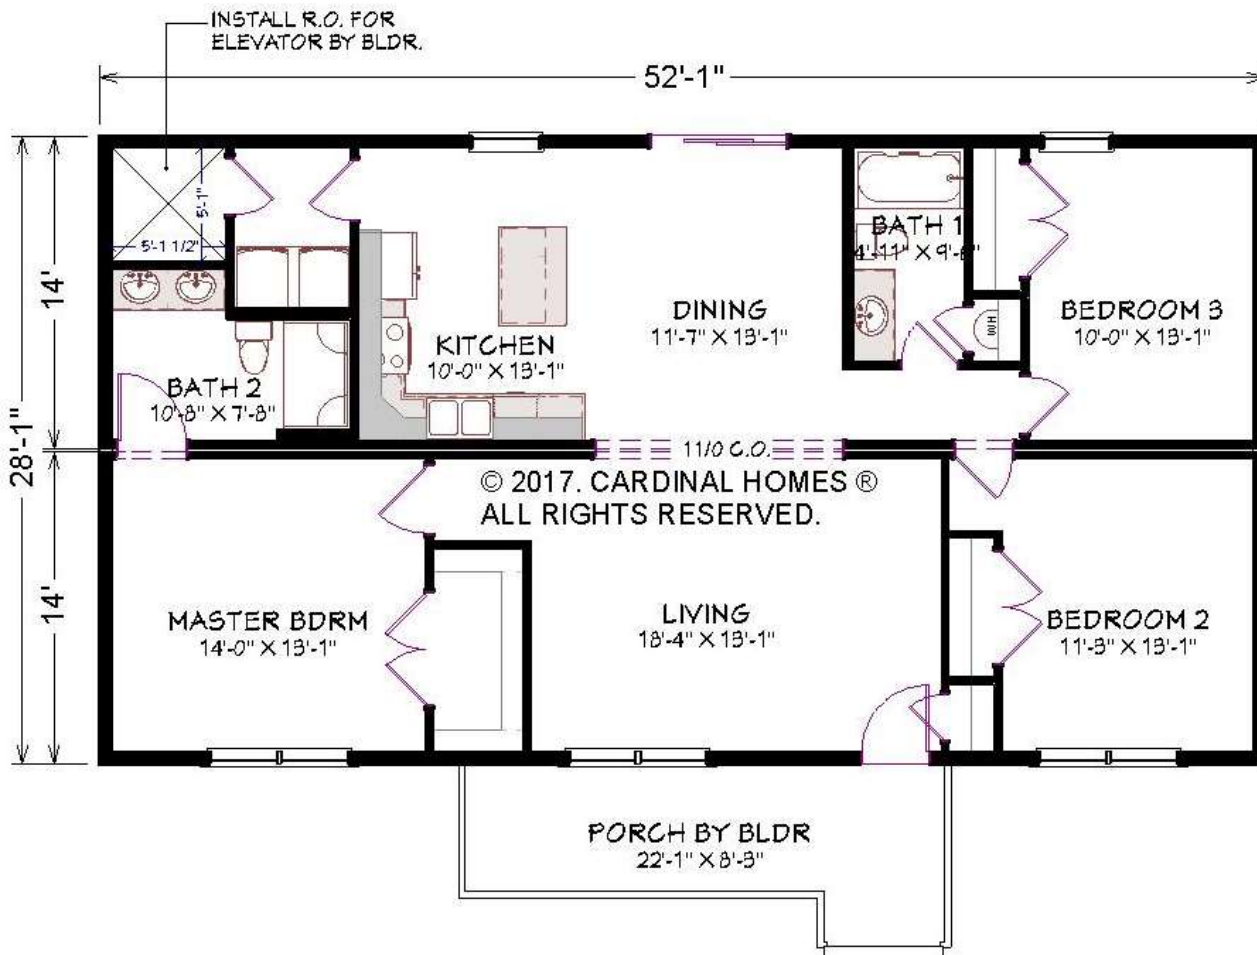

CARDINAL HOMES®

Coastal Living Collection

BELLE GLADE

1456 Sq. Ft.
52'-0" x 28'-0"

© 2017. Cardinal Homes®
All Rights Reserved.
For more detailed information including
dimensions refer to working drawings.