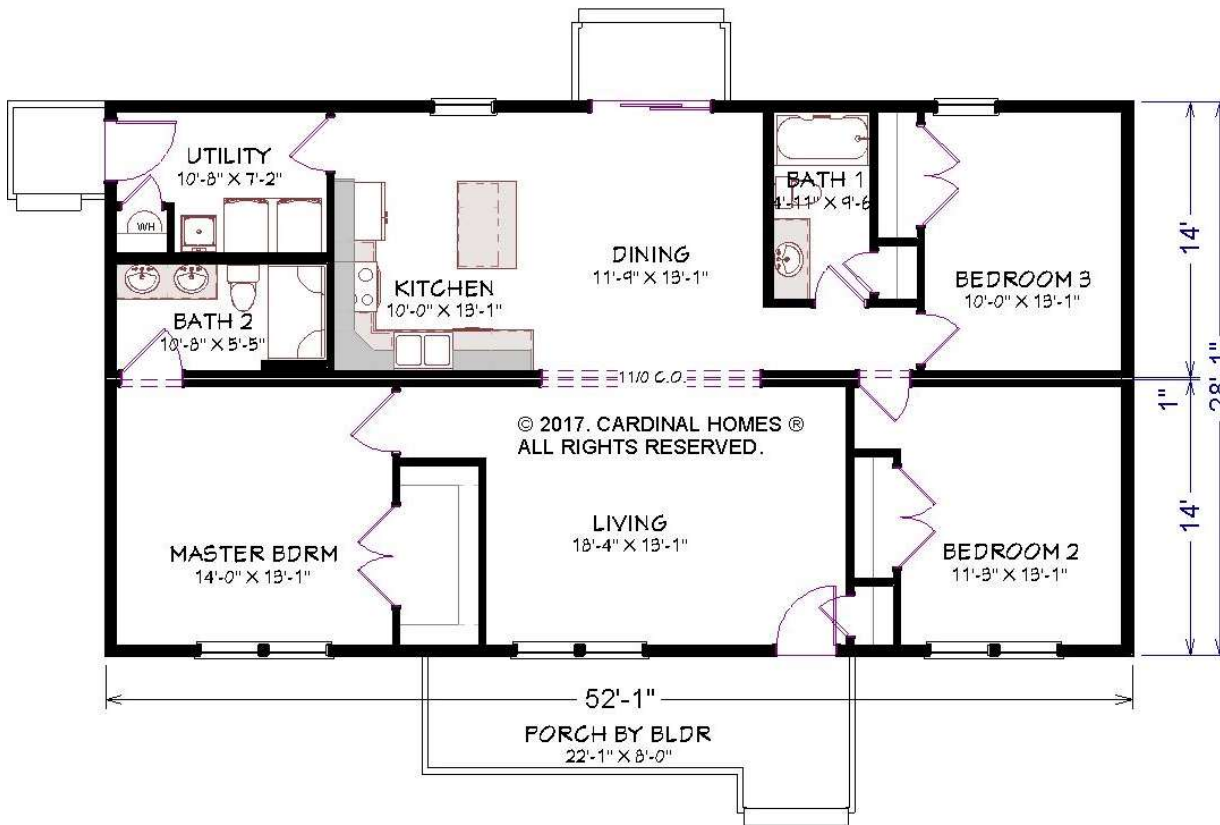

CARDINAL HOMES®

Classic Living Collection

RILEY

**1456 Sq. Ft.
52'-0" x 28'-0"**

Cardinal Homes®

Kituwah Manufacturing, LLC
d/b/a Cardinal Homes®
525 Barnesville Highway
Wylliesburg, VA 23976
(434)735-8111
www.cardinalhomes.com