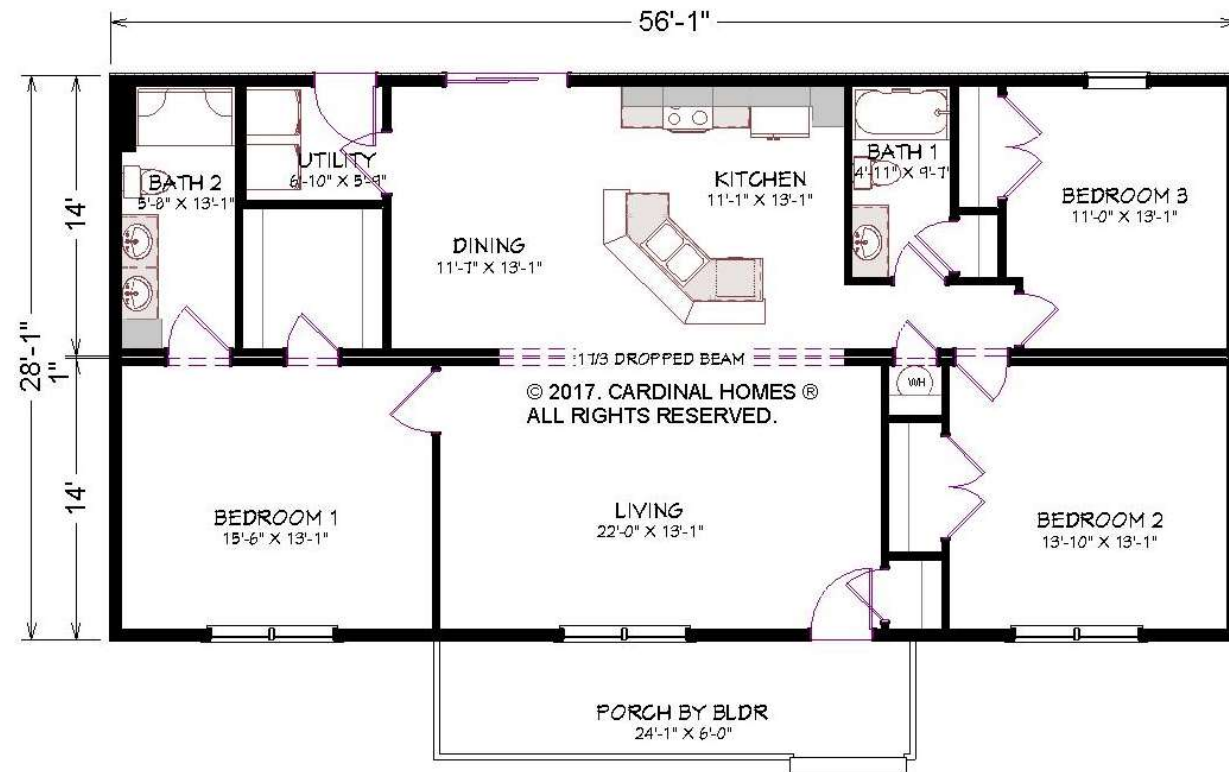

CARDINAL HOMES®

Classic Living Collection BROOKLYN

**1568 Sq. Ft.
56'-0" x 28'-0"**

Cardinal Homes®

Kituwah Manufacturing, LLC

d/b/a Cardinal Homes®

525 Barnesville Highway

Wylliesburg, VA 23976