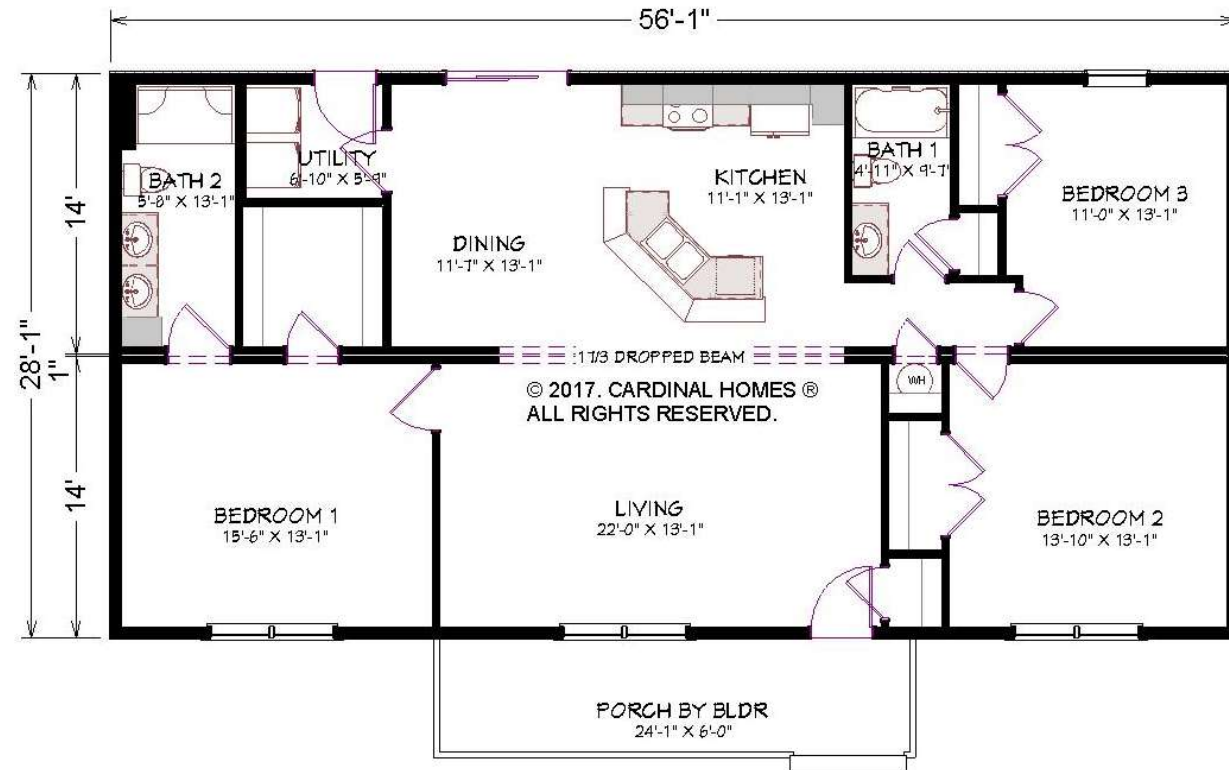

CARDINAL HOMES®

Classic Living Collection BROOKLYN

**1568 Sq. Ft.
56'-0" x 28'-0"**

Cardinal Homes®

Kituwah Manufacturing, LLC
d/b/a Cardinal Homes®
525 Barnesville Highway
Wylliesburg, VA 23976
(434)735-8111
www.cardinalhomes.com