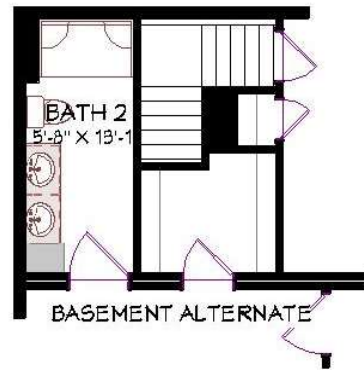

CARDINAL HOMES®

Classic Living Collection BROOKLYN

**1568 Sq. Ft.
56'-0" x 28'-0"**

Cardinal Homes®

Kituwah Manufacturing, LLC
d/b/a Cardinal Homes®
525 Barnesville Highway
Wylliesburg, VA 23976
(434)735-8111
www.cardinalhomes.com