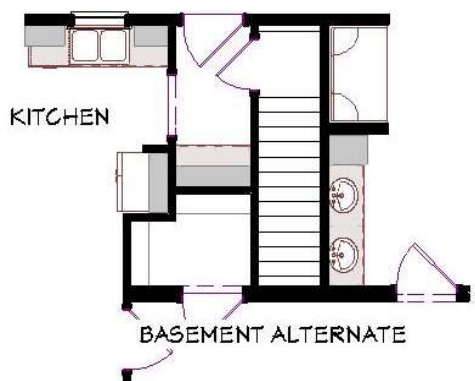

ELEVATION

CARDINAL HOMES®

Classic Living Collection

ELKIN

**1568 Sq. Ft.
56'-0" x 28'-0"**

Optional decorative exterior features that are shown on renderings are not included in default pricing. Always refer to sales order for exact specifications and options.