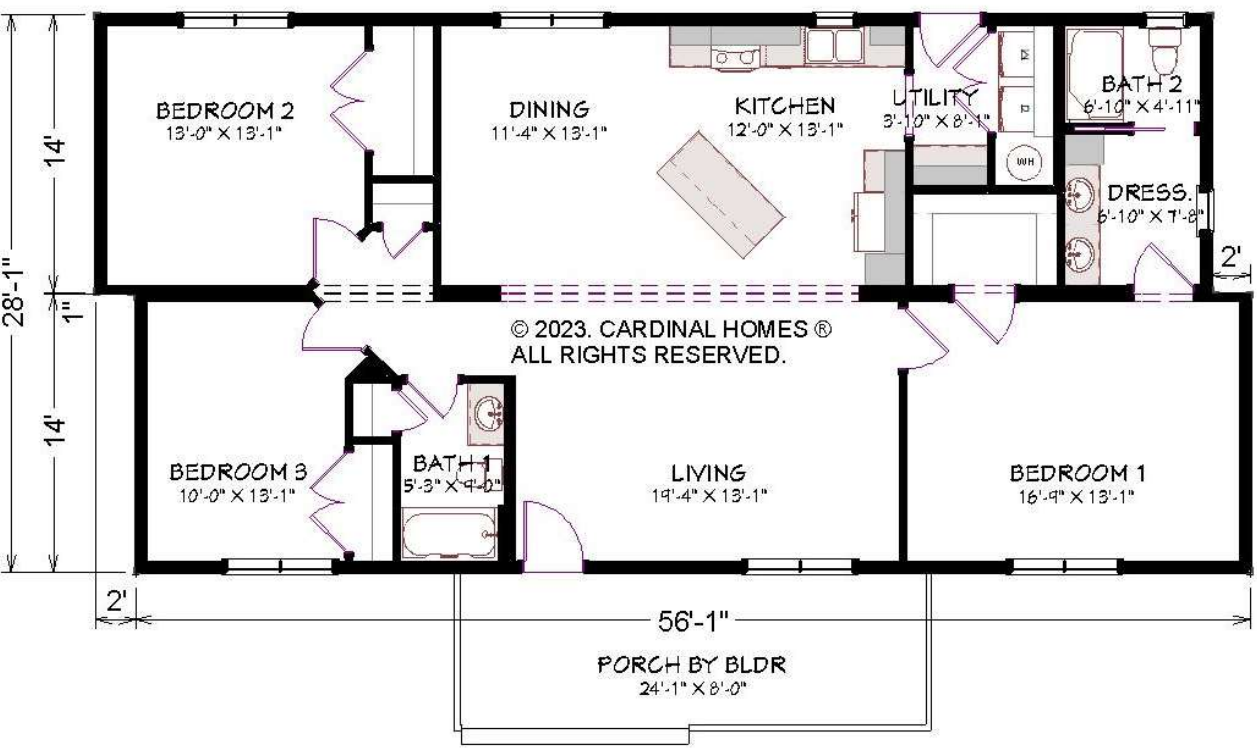

ELEVATION

CARDINAL HOMES®

Classic Living Collection

ELKIN

**1568 Sq. Ft.
56'-0" x 28'-0"**

Optional decorative exterior features that are shown on renderings are not included in default pricing. Always refer to sales order for exact specifications and options.